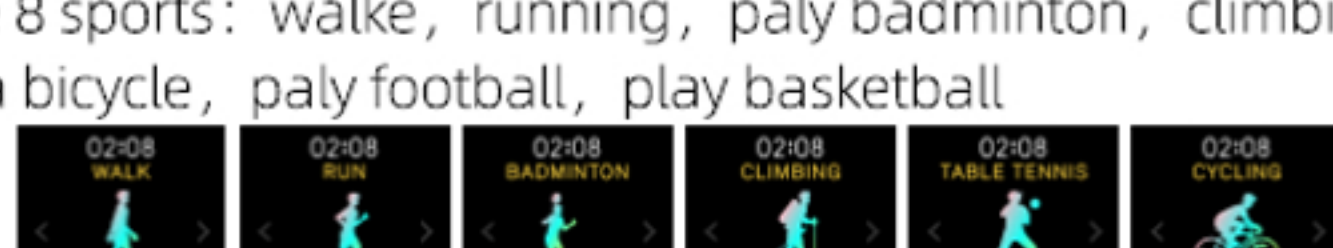

9. BT CALL and Information push
in the APP link state, Open the APP phone message push function.