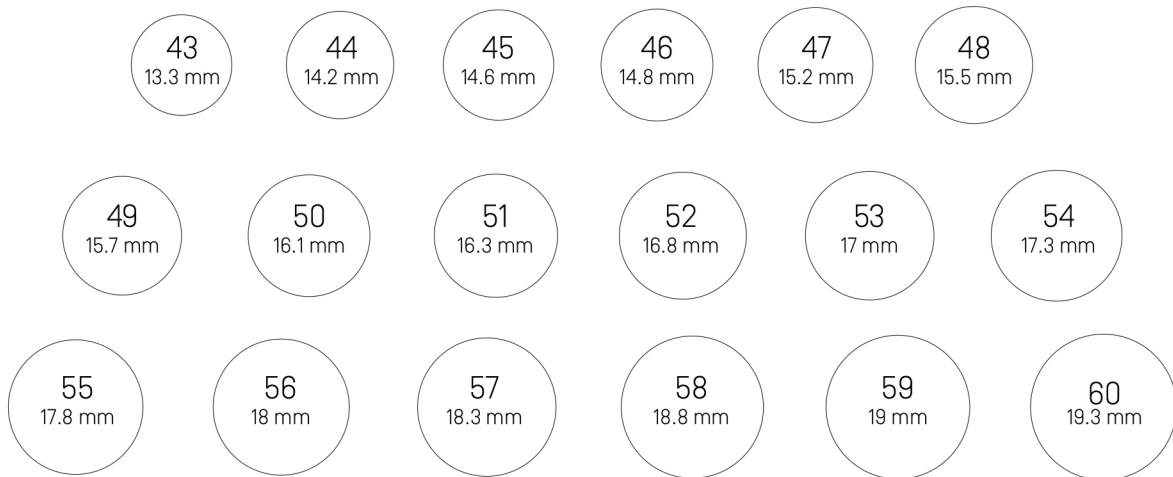

## RING SIZE GUIDE

Find your ring size according to the below sizing

France	43	44	45	46	47	48	49	50	51	52	53	54	55	56	57	58	59	60
UK	E ½	F	G	H ½	I	I ½	J	K	L	L ½	M	N	O	P	P ½	Q	R	R ½
US	2 ¾	3	3 ¾	4	4 ¼	4 ½	4 ¾	5 ¼	5 ¾	6	6 ¼	6 ¾	7 ¼	7 ¾	8	8 ¼	8 ¾	9

## PRINTABLE GUIDE

Before measuring your ring size, be sure this guide is printed in A4 size and scaled to 100%.

← 115mm →

To verify the measurements of this ring size chart,  
Print form at 100%, and the line above should measure 115mm