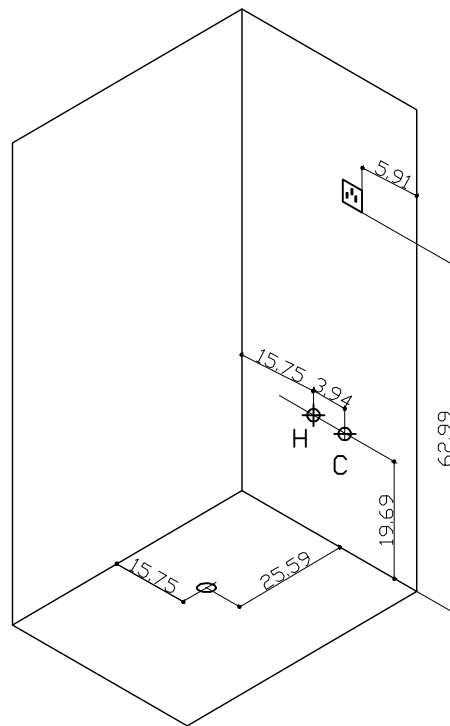

right

Model:WS109R/WR109R
Size: 47.24"x35.43"x88.58"