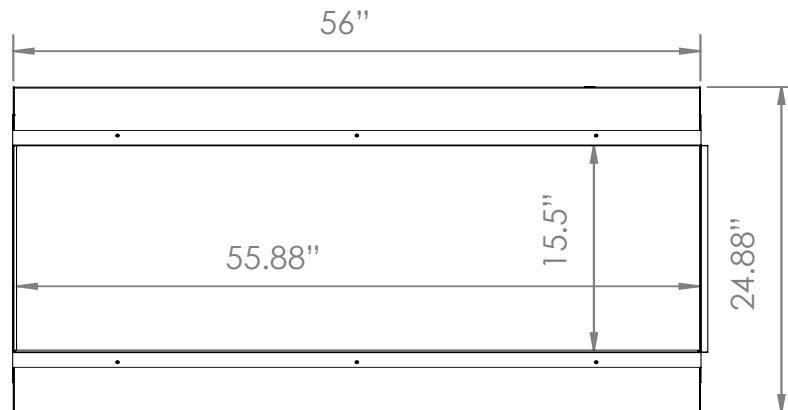

**Indicates optional 240V installation**

Part Number	LPM-5616
Series	Landscape Pro Multiview