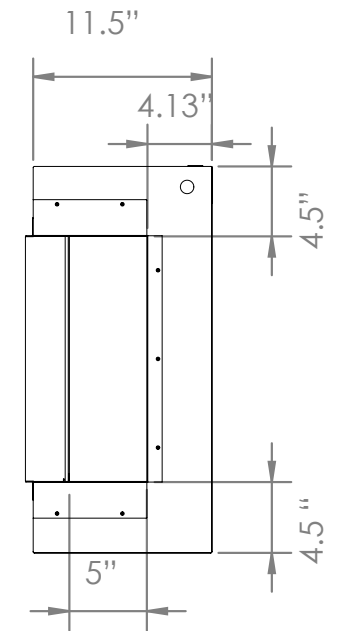

**Indicates optional 240V installation**

Part Number	LPM-5616
Series	Landscape Pro Multiview