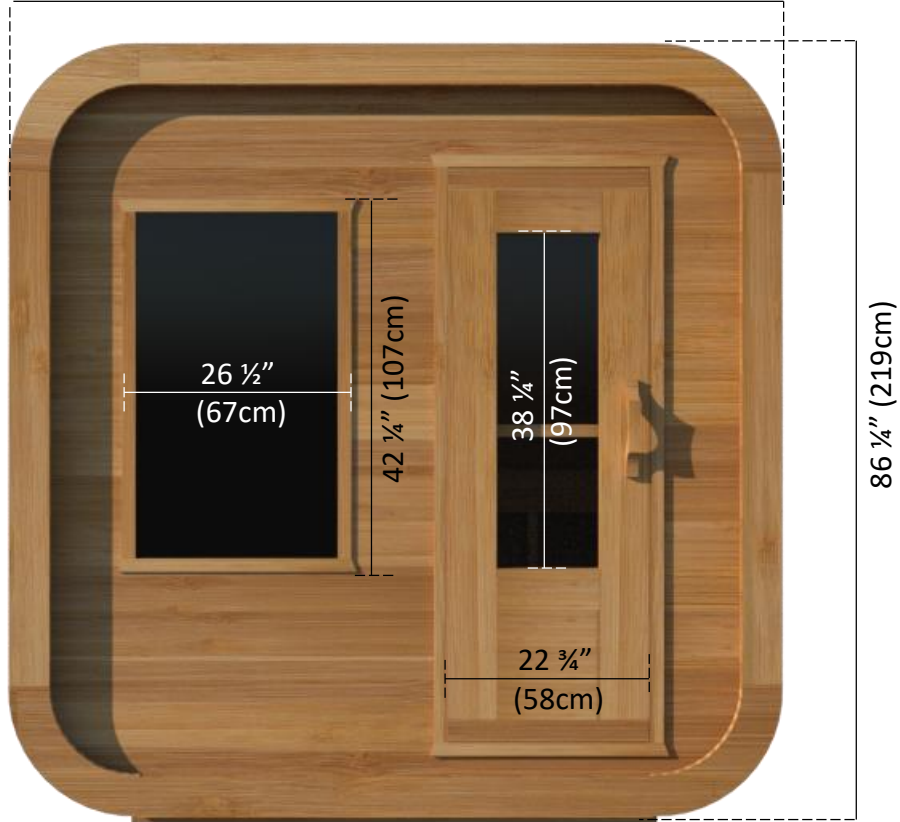

## Canadian Timber Luna Sauna

86 ¼" (219cm)

Manufactured by:

tel: 888-923-9813 | info@leisurecraft.com | web: www.leisurecraft.com

## Canadian Timber Luna Sauna

80 ¼" (204cm)

Manufactured by:

tel: 888-923-9813 | info@leisurecraft.com | web: www.leisurecraft.com