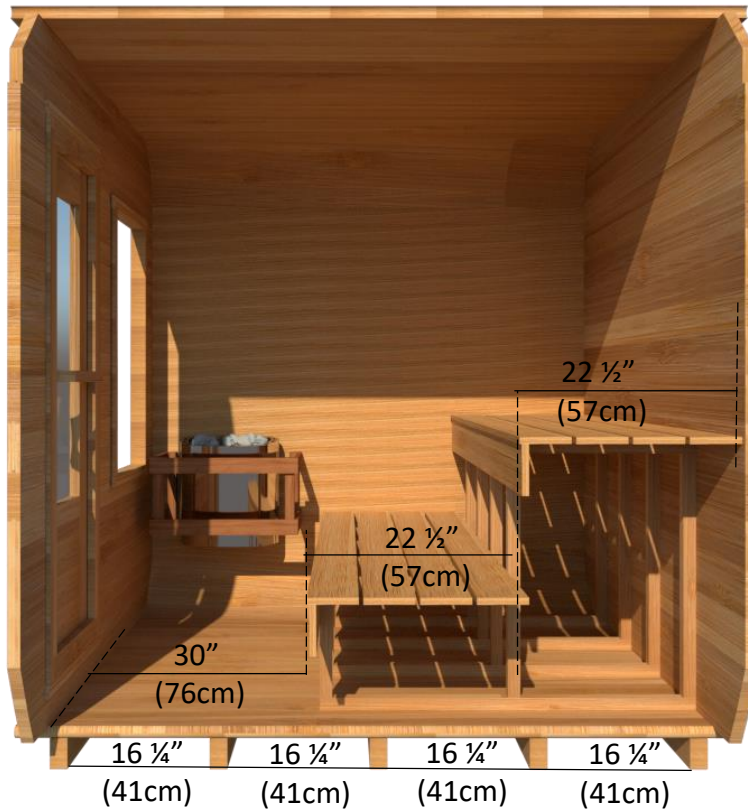

CTC22LU

Canadian Timber Luna Sauna

80 ¼" (204cm)

Manufactured by:

tel: 888-923-9813 | info@leisurecraft.com | web: www.leisurecraft.com