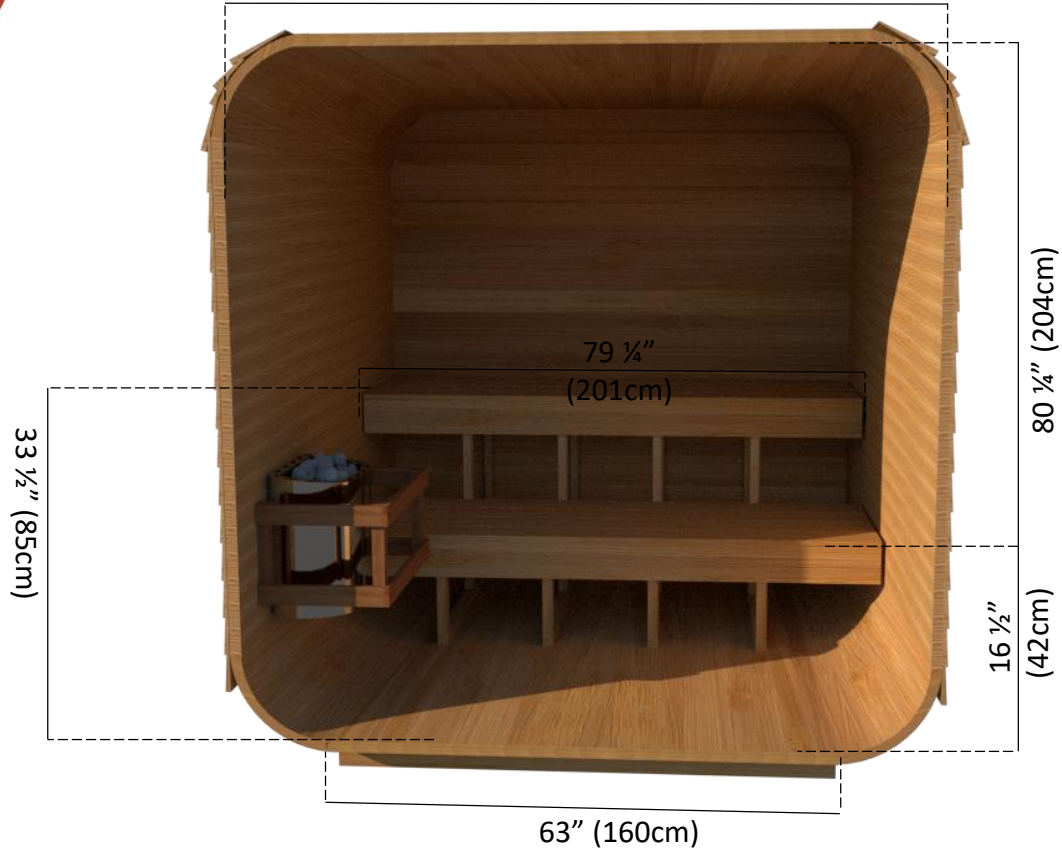

CTC22LU

Canadian Timber Luna Sauna

80 ¼" (204cm)

Manufactured by:

tel: 888-923-9813 | info@leisurecraft.com | web: www.leisurecraft.com