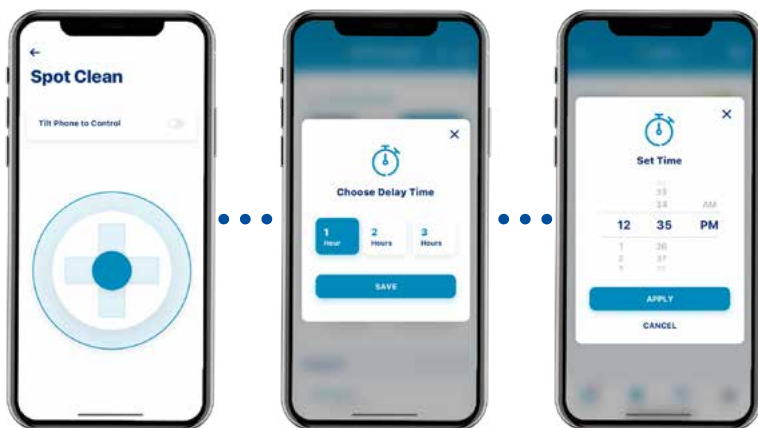

Always ready for those sparkling moments.

The point of a pool is to enjoy the pool, right? The Prowler family makes that possible, even for those last-second pop-ins: Program a repeated cleaning to fit your pool-time preferences, launch a deep cleaning at your command or order up a quick clean.

Pair with the Pentair Home app for next-level convenience.

THE PROWLER 930W CONNECTS TO YOUR WIFI NETWORK, ALLOWING A WHOLE NEW LEVEL OF EASE.

- **GET THE POOL CLEAN WITH SMARTPHONE EASE**

Go about your day and still fit in a cleaning: anytime, anywhere you want.

- **YOU CAN DIRECT IT TO THE DIRTIEST SPOTS**

Using the “Spot Clean” experience in the app.

Prowler® 930W Robotic Inground Pool Cleaner

PENTAIR HOME APP

The Pentair Home app gives you command of your home's water—filter to flow, tap to pool, shower to sump pump, it's home water peace of mind.