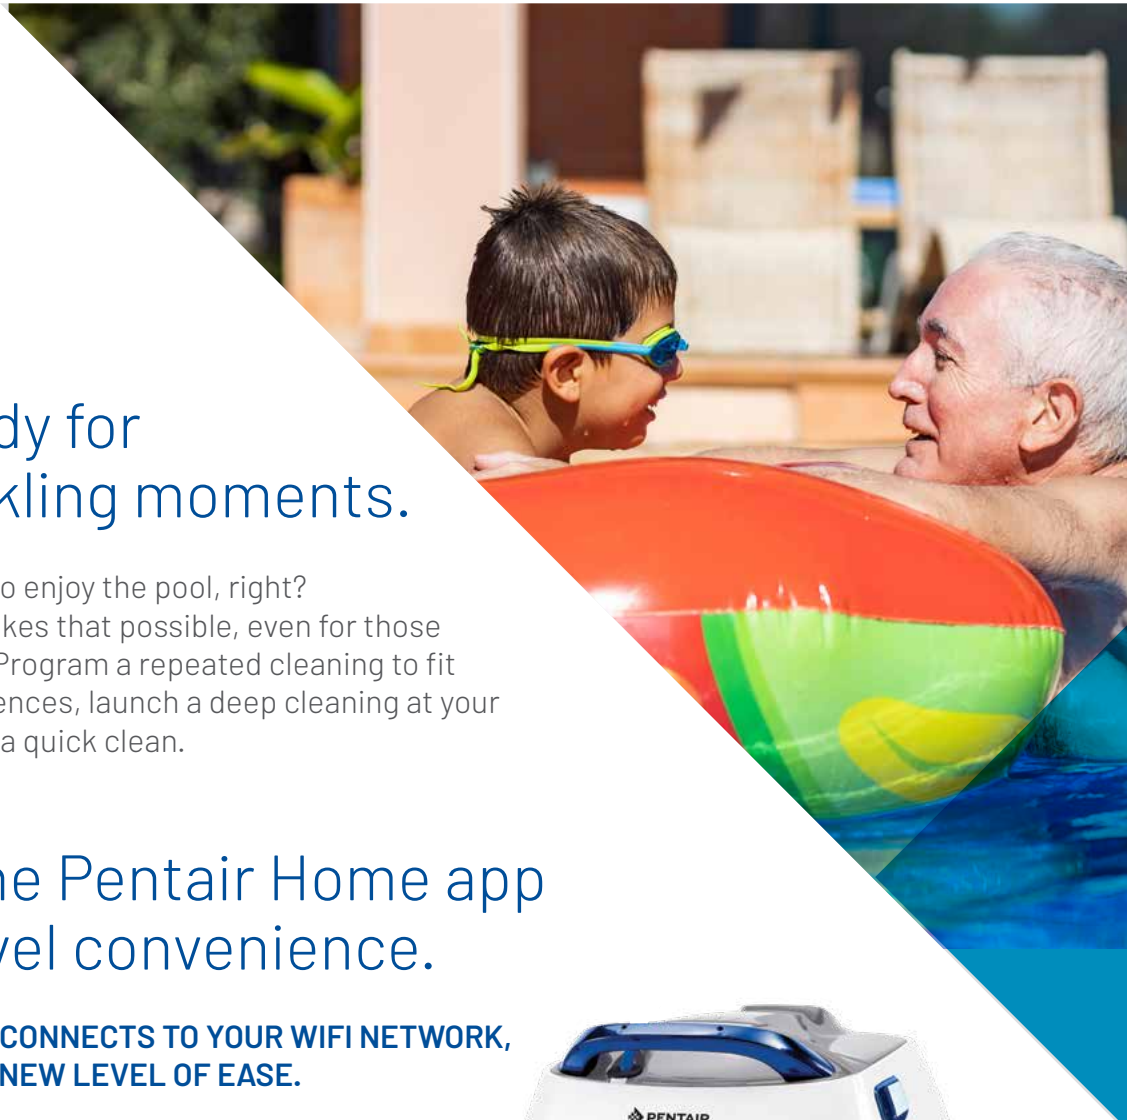

Always ready for those sparkling moments.

The point of a pool is to enjoy the pool, right? The Prowler family makes that possible, even for those last-second pop-ins: Program a repeated cleaning to fit your pool-time preferences, launch a deep cleaning at your command or order up a quick clean.