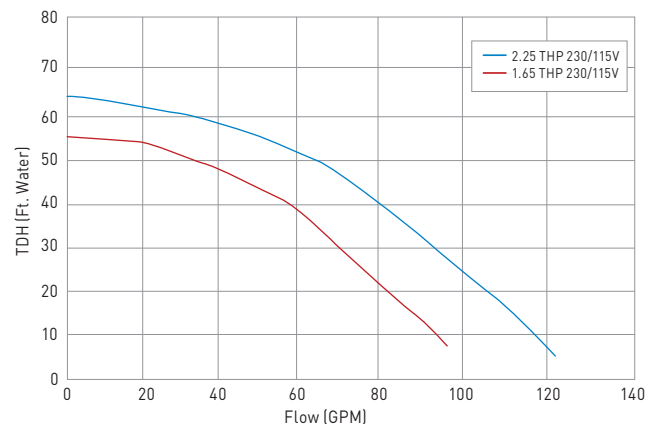

MAXFLO XE PERFORMANCE COMPARISON

MaxFlo XE pumps are listed by:

» hayward.com » 1-888-HAYWARD | Pumps » Filters » Heating » Cleaners » Sanitization » Automation » Lighting » Water Features » White Goods

Hayward, Hayward & Design, the H logo, Expert Line, MaxFlo and Totally Hayward are registered trademarks of Hayward Industries, Inc. ENERGY STAR is a registered mark owned by the U.S. government. All other trademarks not owned by Hayward are the property of their respective owners. Hayward is not in any way affiliated with or endorsed by those third parties. © 2021 Hayward Industries, Inc.

eLITMFXE21