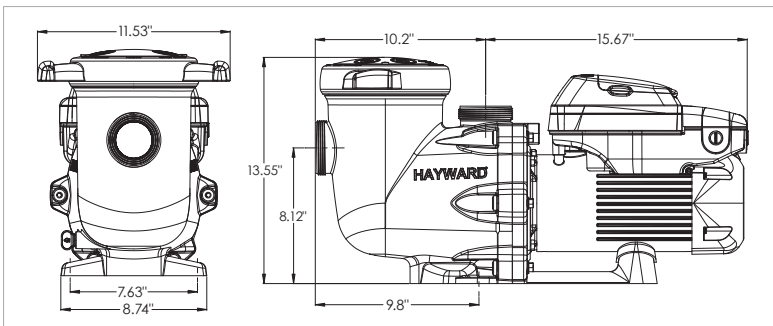

SEAMLESS RETROFITTING

With dual-voltage capabilities, two pump base options and 2" x 2 1/2" CPVC union connections, TriStar VS 950 is easy to install in both new and existing pool pads and doesn't require costly rewiring.

TRISTAR VS 950 DIMENSIONS (INCHES)

TriStar VS 950 pumps are listed by:

**When sold by a Totally Hayward® partner. Exclusions, other terms and conditions may apply — visit hayward.com/expert for details.