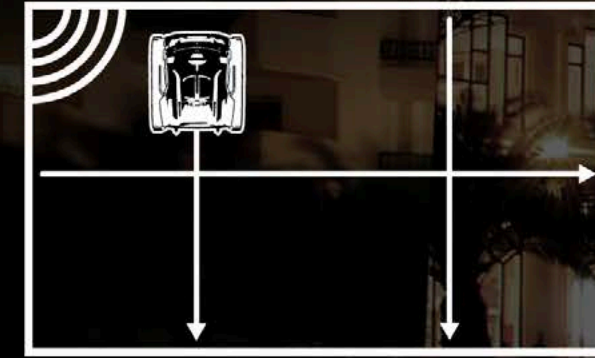

COMMON FEATURES

H-PATTERNED NAVIGATION

Thoroughly scans and measures pool, collecting pertinent information to deliver full-coverage cleaning.

POLARIS VORTRAX 30iQ SPECIFICATIONS		POLARIS VORTRAX 25iQ SPECIFICATIONS	
Ultrasonic Sensors	Included for Wall and Obstacle Detection		N/A
Cable Length	100'		80'
Compass Sensor System	Included for Smart Navigation and Cable Management		Included for Smart Navigation and Cable Management
5L Filter Canister	Dual-Stage Filtration: Ultra Fine and General-Purpose Canisters		Dual-Stage Filtration: Ultra Fine and General-Purpose Canisters
Control Box	Included		Included
Types of Pools	Class B, Small To Medium Commercial Pools (HMAC)		Class B, Small To Medium Commercial Pools (HMAC)
Pool Shapes	Rectangular, Oval, Free Form		Rectangular, Oval, Free Form
Floor Surface Type	Plaster, Tile, Liner		Plaster, Tile, Liner
Cleaning Areas	Floor / Walls / Waterline		Floor / Walls / Waterline
Pre-Set Cleaning Cycles/Length	30 min to 6 hours		30 min to 6 hours
Cleaning Cycles	Quick Floor Only, SMART Mode, Deep Clean, Waterline Only, and Custom		Quick Floor Only, SMART Mode, Deep Clean, Waterline Only, and Custom
Timer/Delay Start	Recurring Schedules with up to 3-hour Delay		Recurring Schedules with up to 3-hour Delay
Steering	Smart Navigation		Smart Navigation
Drive System	Traction System Drive - 2 motors		Traction System Drive - 2 motors
Depth Sensor	Yes		Yes
Temperature Sensor	Yes		Yes
Brushes	Double Helix Brushes		Double Helix Brushes
Storage / Transport Caddy	Included		Included
iAqualink App Control	Included		Included

FULL-FEATURED IAQUALINK® APP CONTROL

Easily schedule recurring cleaning cycles, view current pool water temperature, access additional cleaning modes and receive timely status information straight from the cleaner.