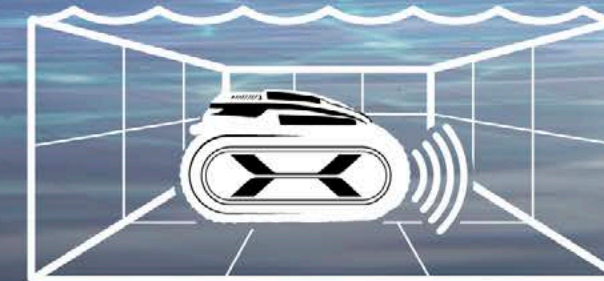

SMART CYCLE CLEANING MODE

Assesses pool's shape, size and surface material to calculate the optimal cleaning time needed to effectively and efficiently clean the entire pool.