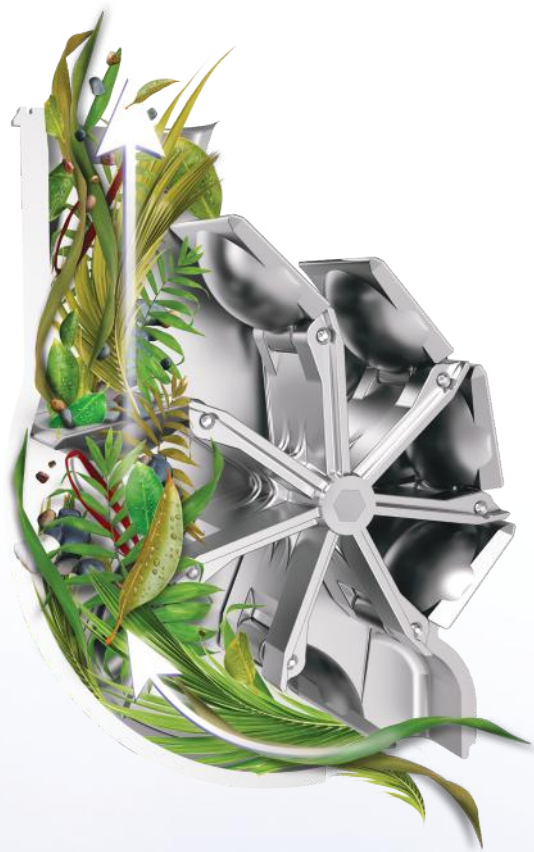

Polaris®

MAXX

**Cleaning to
the MAXX**

SUCTION

PREMIUM SUCTION-SIDE POOL CLEANERS

TRADE SERIES
EXCLUSIVE

UNPRECEDENTED DEBRIS HANDLING

The Polaris® MAXX™ suction-side cleaner introduces **HALO™ technology** that provides advanced debris removal for fine and larger debris with unobstructed performance to deliver a comprehensive clean from floor to waterline.

ACTIVE SCRUBBING

Spinning brushes agitate and remove fine, stuck-on debris resulting in a spotless, floor-to-wall clean.

DURABLE TRI-POINT TRACKS

Robust tread design traverses any pool surface and helps extend track life.

Polaris MAXX

POOL TYPE / SURFACE	In-Ground / All
CONNECTION	Dedicated Suction Port or Skimmer
VACUUM	Scrubbing Turbines
ACTIVE SCRUBBING	Replaceable Scrubbing Brushes
CLEANING FOOTPRINT	15 inches
HOSE LENGTH AND SYSTEM	39 feet / Twist-Lock
COMPATIBLE WITH LOW-FLOW	Yes

CORE FEATURES

DYNAMIC SUCTION POWER

MULTI-DIRECTIONAL NAVIGATION

UNRIVALED WALL CLIMBING

SECURE HOSE CONNECTIONS