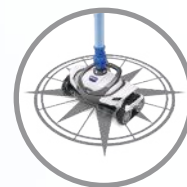

ACTIVE SCRUBBING

Spinning brushes agitate and remove fine, stuck-on debris resulting in a spotless, floor-to-wall clean.

DURABLE TRI-POINT TRACKS

Robust tread design traverses any pool surface and helps extend track life.

Polaris MAXX

POOL TYPE / SURFACE	In-Ground / All
CONNECTION	Dedicated Suction Port or Skimmer
VACUUM	Scrubbing Turbines
ACTIVE SCRUBBING	Replaceable Scrubbing Brushes
CLEANING FOOTPRINT	15 inches
HOSE LENGTH AND SYSTEM	39 feet / Twist-Lock
COMPATIBLE WITH LOW-FLOW	Yes

CORE FEATURES

DYNAMIC SUCTION POWER

MULTI-DIRECTIONAL NAVIGATION

UNRIVALED WALL CLIMBING

SECURE HOSE CONNECTIONS