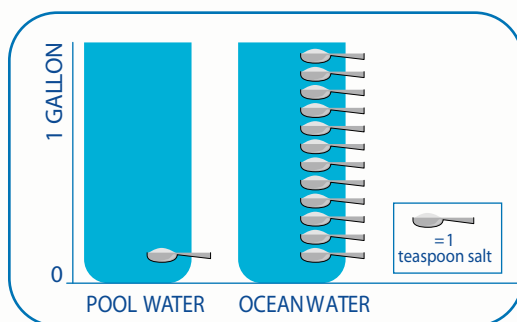

approximate teaspoons per gallon.

TurboCell Model	Pounds of Chlorine Produced**
T-CELL-3	210
T-CELL-9	385
T-CELL-15	580

USE A MINIMAL AMOUNT OF SALT

A teaspoon of salt per gallon is all it takes. Salt won't wear out or evaporate; it's used over and over again. Day-in and day-out, you have fresh, pure chlorine introduced evenly throughout your swimming pool and spa. Salt-chlorinated water is perfect for plaster, pebble, vinyl and fiberglass pools up to 40,000 gallons.* (151,416L)

*For pools over 40,000 gallons, look into Saline C™ 6.0, ideal for residential pools up to 125,000 gallons (473, 176L)

TURBOCELL® SALT CHLORINATOR CELLS

Independently tested and proven by the National Sanitation Foundation (NSF), genuine Hayward TurboCell technology has been reliably delivering salt chlorine for nearly two decades. With savings of 50% or more over conventional chlorine costs, it's not only the #1 salt chlorination cell in the world, it's the best value. Other replacement cells offer significantly less life and less chlorine. Compare for yourself.

**Equivalent pounds of Trichlor produced over the lifetime of the cell with properly maintained cell and water chemistry.