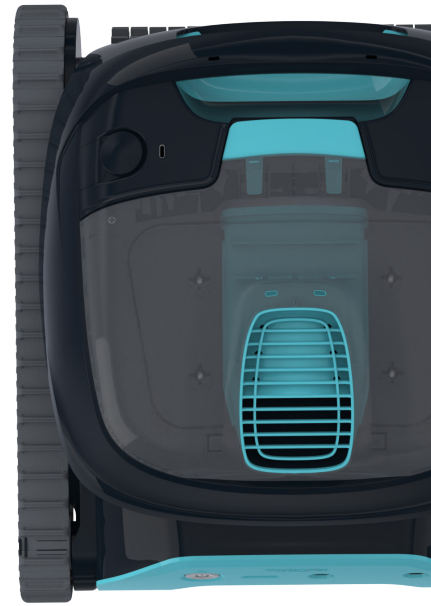

LIBERTY™ 300

The New Generation of Cordless Pool Cleaning

The Same Unmatched Dolphin Performance - Now Cordless!

Meet the Dolphin LIBERTY 300 with its new cordless design offering unmatched agility, and inductive charging. The LIBERTY 300 features a 'Magnetic-Connect' for easy snap-in-place and walk-away charging, an "Eco Mode" that keeps your pool clean all week long with short cleaning cycles, and a "Cycle Selector" - letting you choose between floor-only or floor and walls cleaning, you can use the "Click-Up" for super-easy removal from the pool.

With super-efficient scrubbing and filtering capabilities, you can get the same reliability and service you get with other Dolphin products - now cordless!