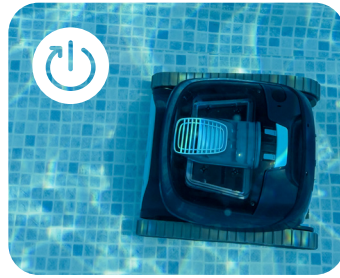

LIBERTY™ 300

Cordless Pool Cleaning
THE DOLPHIN WAY!

maytronics | 

CORDLESS

LIBERTY™ 300

The New Generation of Cordless Pool Cleaning

The Same Unmatched Dolphin Performance - Now Cordless!

Meet the Dolphin LIBERTY 300 with its new cordless design offering unmatched agility, and inductive charging. The LIBERTY 300 features a 'Magnetic-Connect' for easy snap-in-place and walk-away charging, an "Eco Mode" that keeps your pool clean all week long with short cleaning cycles, and a "Cycle Selector" - letting you choose between floor-only or floor and walls cleaning, you can use the "Click-Up" for super-easy removal from the pool.

With super-efficient scrubbing and filtering capabilities, you can get the same reliability and service you get with other Dolphin products - now cordless!

The Dolphin LIBERTY Difference

Inductive Charging

Magnetic connect for super easy snap-in-place charging

Eco Mode

Keeps your pool clean with 3*30-minute cycles a week
* floor only

Click-Up

Using the rattle sensor, the Dolphin will climb up to you, for easy removal from the pool

Quick Water Release

Releases water quickly for easy removal from your pool

LIBERTY 300 Specifications

Ideal Pool Size	Mid-size residential pools, for inground and above ground pools
Cleaning Coverage	Floor and walls
Brushing	Powerful active scrubbing, with intense scrubbing for unmatched cleaning
Cleaning Cycle Time	1.5 hours
Filtration	Interchangeable filter options to tackle every level of dirt, dust and debris
Battery	Lithium-ion 5,000mAh
Robot Weight	8.1 kg
Warranty	24 months
Advanced Features	<p>Eco Mode: Keeps your pool clean with 3*30-minute cycles a week (floor only)</p> <p>Cycle Selector: Customize to floor only or floor and walls cleaning</p> <p>Click-Up: Using the rattle, the Dolphin will climb up to you, for easy removal from the pool</p>