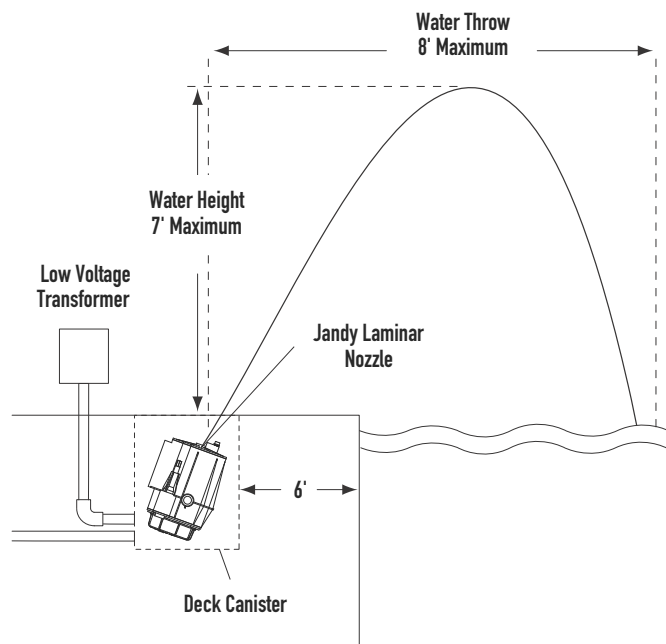

SPECIFICATIONS

Model: JLLED4C100

Jandy.com | 1.800.822.7933