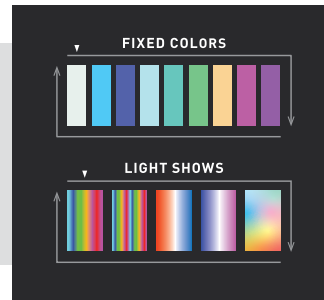

Color Choices

Built-in 12V LED light module offering nine brilliant colors and five festive color shows.