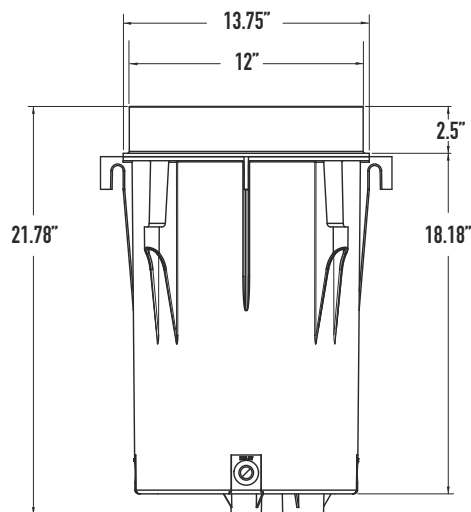

SPECIFICATIONS

Model: JLLED4C100

Jandy.com | 1.800.822.7933