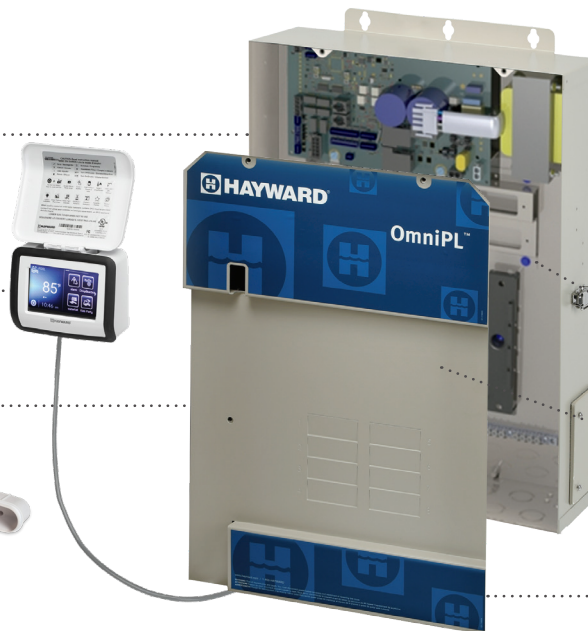

OmniPL® Retrofit Kit

Smart Pool & Spa Control

THE FASTEST WAY TO UPGRADE
EXISTING HAYWARD AUTOMATION

COMPLETE OMNI® CONTROL, WITHOUT A COMPLETELY NEW SYSTEM.

The OmniPL Retrofit Kit is the best way to give new life to an existing automation system, bringing full-featured Omni functionality to a wide array of ProLogic® equipment—with installation in an hour or less.

OmniDirect Mode™ supports

ColorLogic® LED lighting with exclusive color options, dimming control and more

External touchscreen display offers

wireless capability and flexible installation options with 15-ft cord

Remote compatible* with all OmniLogic®

remotes for maximum control flexibility

Replacement PCB board

unlocks full Omni capability for existing AquaPlus, AquaLogic and ProLogic (P4, PS4, PS8) systems

Expandable relay system

allows users to increase count from 4 relays to 6 or 8

Salt-ready design

works with existing Hayward salt cell or additional cell

Replacement front plate

covers internal components with updated OmniPL design

UNBEATABLE VALUE

Choosing a retrofit kit unlocks Omni's full capabilities with a modular, scalable automation design—all without the cost of a full system replacement.

VERSATILE AUTOMATION

Designed to control a salt system, lighting, up to 8 variable-speed pumps and more, OmniPL is the perfect system for full-featured modern pools.

EFFORTLESS CONTROL

Pool owners can control their backyard from anywhere via the built-in display, top-rated mobile app and popular voice-enabled home automation systems* (Amazon® Alexa®/Google Home®).

OMNIPL RETROFIT SYSTEMS AND PARTS

PART NUMBER	DESCRIPTION
HLXPROUPG	ProLogic to OmniPL Upgrade Kit

*The retrofit kit is not compatible with any ProLogic or AquaLogic legacy wireless, wallmount, desktop, or spaside remote controls.

» hayward.com » 1-888-HAYWARD   Pumps » Filters » Heaters » Sanitization » Automation » Lighting » Water Features » Cleaners » Safety

Hayward, Hayward & Design, the H logo, ColorLogic, Omni, OmniPL, OmniLogic and ProLogic are registered trademarks and We Build Better, and OmniDirect Mode are trademarks of Hayward Industries, Inc. Google Home® is a trademark of Google, LLC., and Amazon® and Alexa® are trademarks of Amazon Technologies, Inc. Neither of these companies is affiliated with Hayward Industries, Inc. nor endorses this product. © 2022 Hayward Industries, Inc.