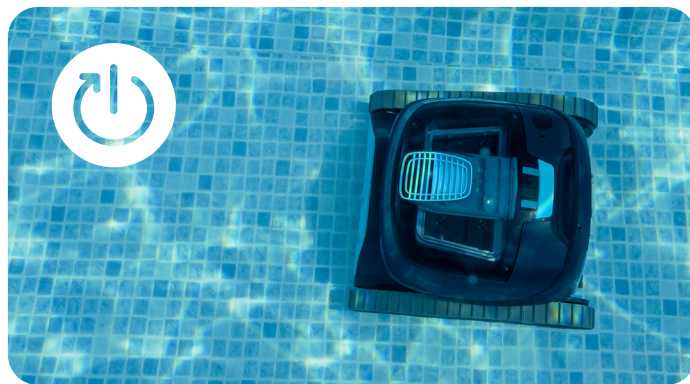

The New Generation of Cordless Pool Cleaning

The Same Unmatched Dolphin Performance - Now Cordless!

The **Dolphin LIBERTY 200** line presents a new generation of pool cleaning, with a new cordless design for unmatched agility and inductive charging, featuring "Magnetic-Connect™" for easy snap-in-place and walk-away-charging. The **Dolphin LIBERTY 300** offers new cool features such as Eco Mode that keeps your pool clean all week with short and efficient cleaning cycles. The Cycle Selector allows you to customize floor-only or floor and walls cleaning. The **Dolphin LIBERTY 400** model includes the MyDolphin™ Plus app with Bluetooth® connectivity for customized cleaning programs.

With powerful, intense scrubbing and a superior filtration system, you can get the same reliable Dolphin platform - now cordless!

The Dolphin LIBERTY Difference

Inductive Charging

Magnetic-Connect™ for super easy snap-in-place and walk-away-charging.

Eco Mode

Keeps your pool clean all week with short and efficient cleaning cycles.

* Only on LIBERTY 300 and LIBERTY 400

Click-Up™

Sound-activated pick-up for easy removal from pool.

* Only on LIBERTY 300 and LIBERTY 400