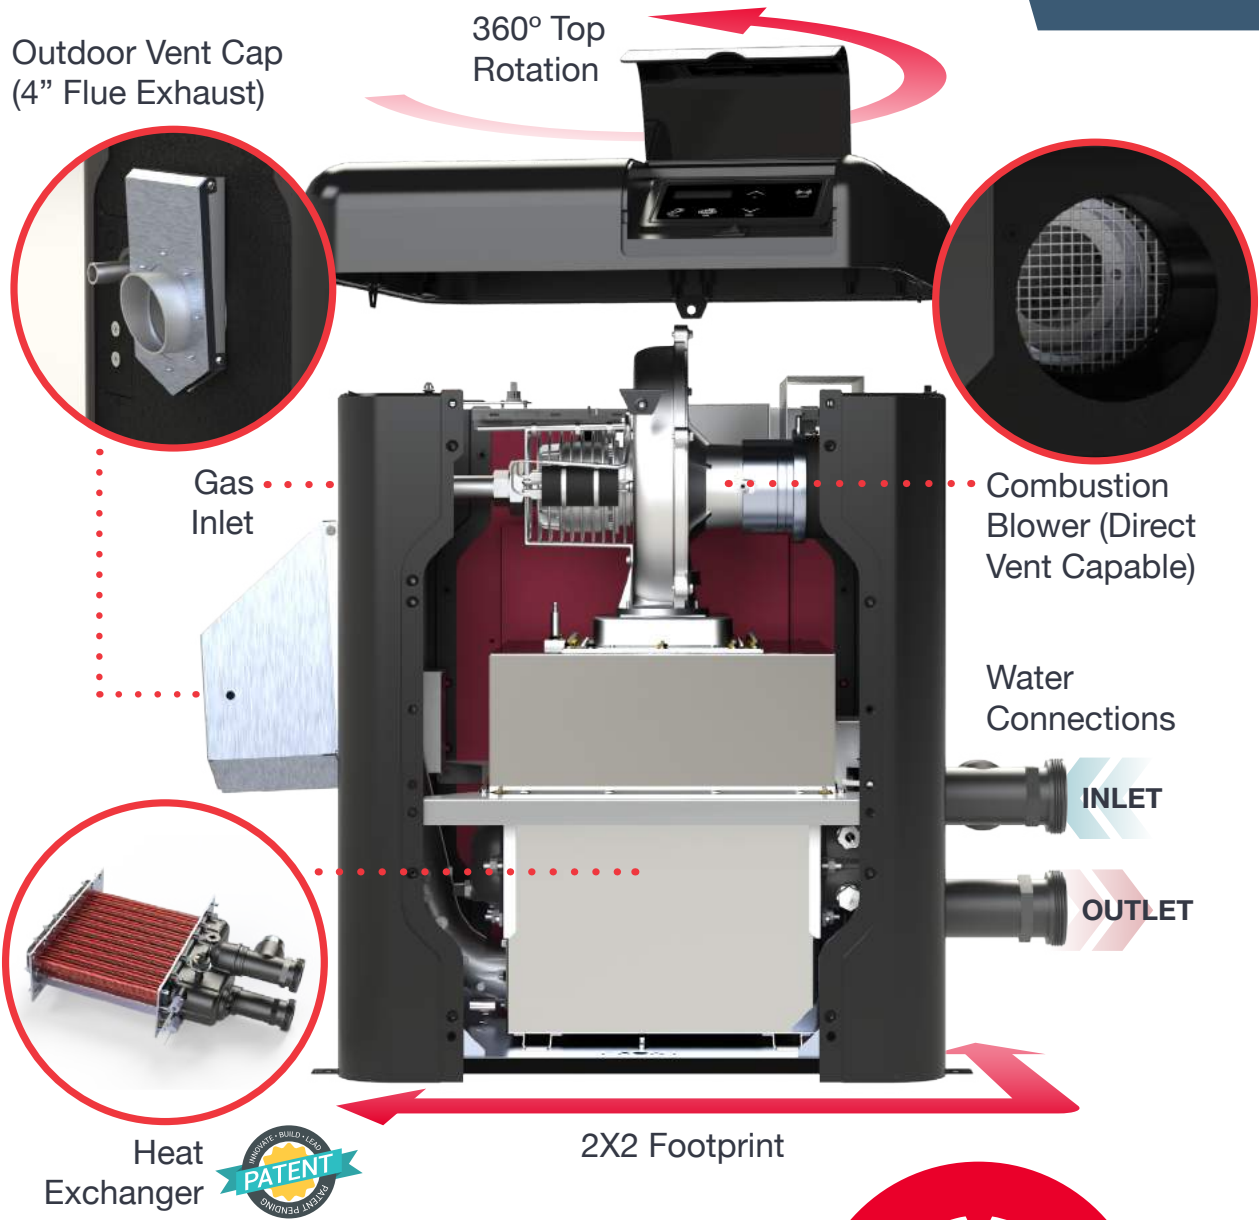

SMART ECOSYSTEM MANAGER

AVIA can monitor and control your pool ecosystem including, pumps, lights, or water features so there is no need for expensive, complex external control systems.¹ AVIA pairs perfectly with our Protégé VSP (Variable Speed Pump) to create a uniquely Raypak pool heating experience – all controlled from the onboard control, or the Raymote App.

¹ With the Protege VSP (variable-speed pump), AVIA can manage heater, pump, and one additional pool system accessory (lights, water feature, etc). With single or two-speed pumps or variable speed pumps from other brands, AVIA can manage heater and one other pool system accessory.