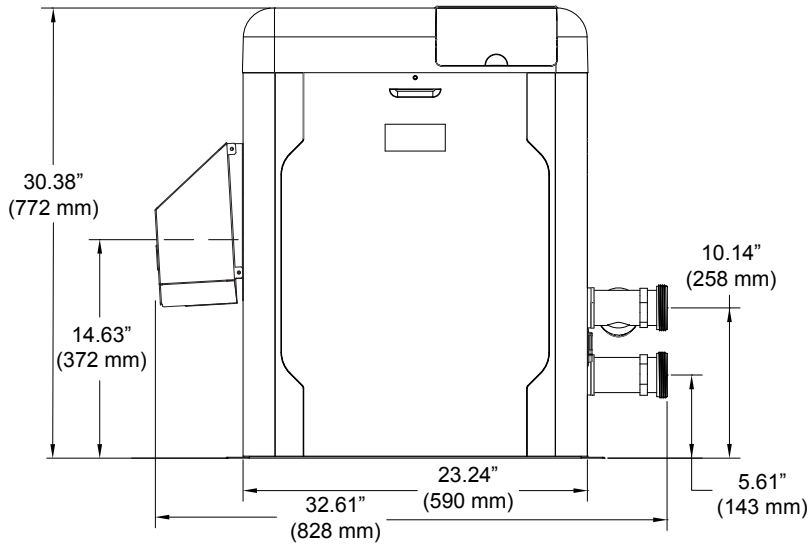

MODELS 264 & 404

FRONT

LEFT SIDE

RIGHT SIDE

AVIA I&O Manual

Click link to access
or visit Raypak.com

Model No.	MBTUH Input (kWh)	Combustion Air ø in. (mm)	Flue ø in. (mm)	Gas Conn.	Water Conn.	Unit Weight lbs. (kg)	Shipping Weight lbs. (kg)
264	264 (77.4)	4 (101.6)	4 (101.6)	3/4" NPT	2" Buttress	135 (61.2)	155 (70.2)
404	399 (116.9)	4 (101.6)	4 (101.6)	3/4" NPT	2" Buttress	135 (61.2)	155 (70.2)