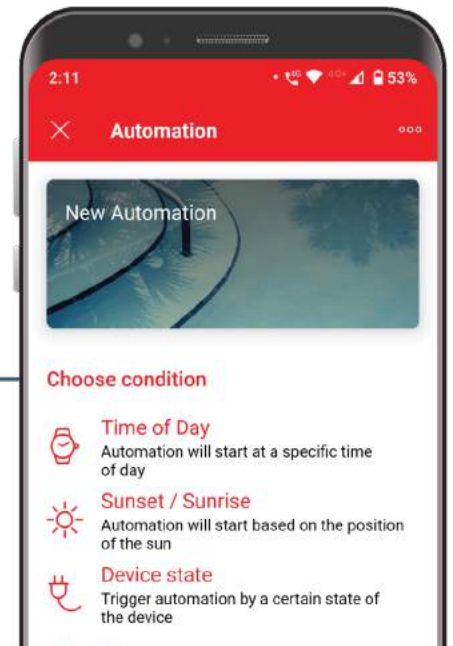

AVIA with the Protégé VSP.

CONTROL FROM ANYWHERE

AVIA™ + Raymote™

You can also control your AVIA settings from across the street — or across town — right from your phone. Whether adjusting the pool temperature or checking on other pool functions, it's all possible through your Raymote remote Wi-Fi connection.

24/7 Access

Remotely monitor your pool or spa heaters from anywhere, anytime, with touch-of-a-button access.

Stay Informed

Real-time updates notify you of any service or maintenance needs so your heater and pool are always ready to be used.

Smart Automation

AVIA's smart automation system within the Raymote App makes it easy to manage your pool/spa and keep it at the perfect temperature.

Download the free Raymote Mobile App today!

POOL & SPA HEATER