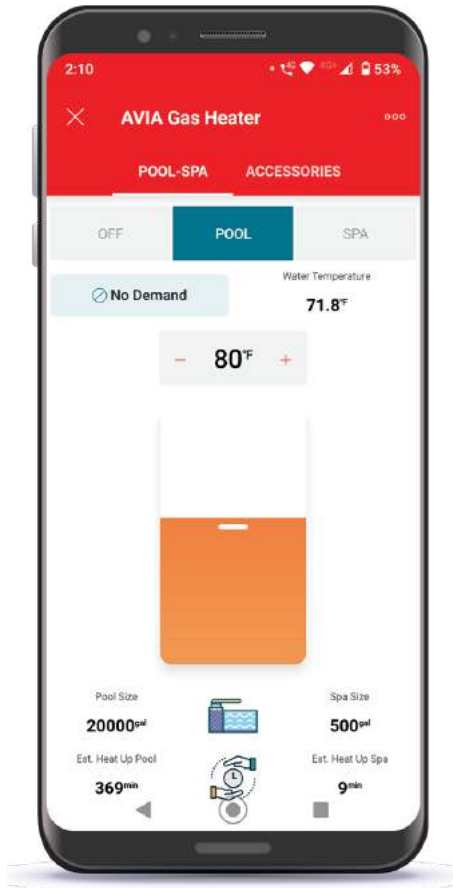

CONTROL FROM ANYWHERE

AVIA™ + Raymote™