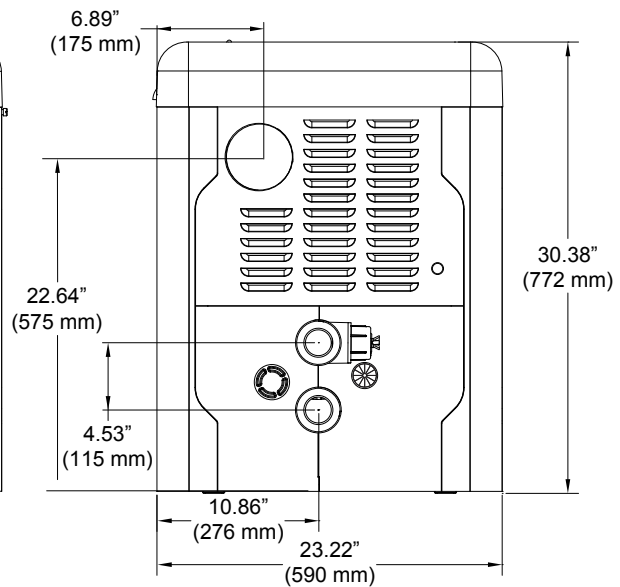

MODELS 264 & 404

FRONT

LEFT SIDE

RIGHT SIDE

AVIA I&O Manual

Click link to access
or visit Raypak.com

Model No.	MBTUH Input (kWh)	Combustion Air ø in. (mm)	Flue ø in. (mm)	Gas Conn.	Water Conn.	Unit Weight lbs. (kg)	Shipping Weight lbs. (kg)
264	264 (77.4)	4 (101.6)	4 (101.6)	3/4" NPT	2" Buttress	135 (61.2)	155 (70.2)
404	399 (116.9)	4 (101.6)	4 (101.6)	3/4" NPT	2" Buttress	135 (61.2)	155 (70.2)