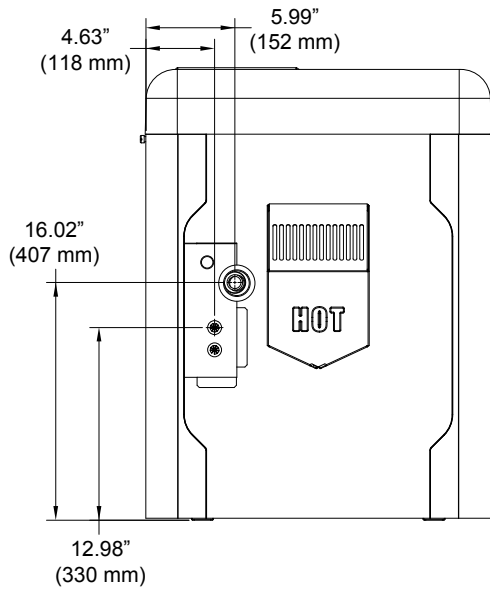

MODELS 264 & 404

FRONT

LEFT SIDE

RIGHT SIDE

AVIA I&O Manual

Click link to access
or visit Raypak.com

Model No.	MBTUH Input (kWh)	Combustion Air ø in. (mm)	Flue ø in. (mm)	Gas Conn.	Water Conn.	Unit Weight lbs. (kg)	Shipping Weight lbs. (kg)
264	264 (77.4)	4 (101.6)	4 (101.6)	3/4" NPT	2" Buttress	135 (61.2)	155 (70.2)
404	399 (116.9)	4 (101.6)	4 (101.6)	3/4" NPT	2" Buttress	135 (61.2)	155 (70.2)