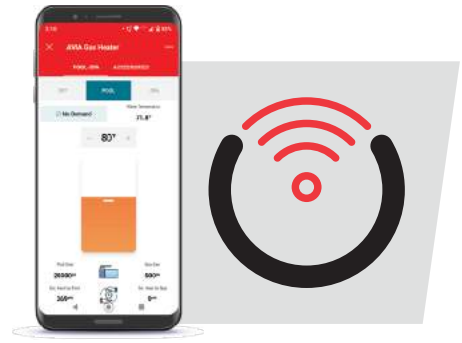

Next Generation Pool & Spa Heater

ELEVATES DESIGN & FUNCTION

Smart Automation

AVIA is the **First** and only pool/spa heater with a built-in advanced Wi-Fi enabled control system! No need for a separate control panel to manage your pool heater and pool environment, **AVIA** does it All.

Key Features:

Smart Automation voc

Smart pool control automaton system built right into the heater. Enables you to automate and manage your pool temperature.

Smart Scheduling voc

AVIA heats and learns the size of your pool and will let you know when your pool is ready at your set temperature.