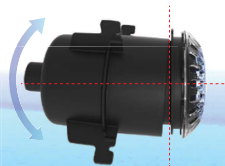

Available in the all new MULTI PLUS and featuring the ATOM series patented detachable cable system as standard. The ATOM Fibreglass is set to revolutionize fibreglass pool lighting.

CONCRETE

The ATOM for Concrete pools has been specifically designed with the builder in mind. Its innovative design and mounting system ensures a perfect installation every time.

An industry first for the ATOM Concrete is its auto- alignment ring, ensuring the ATOM aligns perfectly to the pool wall even if the niche shifts during construction.

Don't let its small size fool you though, with up to 900lm output, MULTI PLUS LED and a size small enough to fit anywhere, the ATOM Concrete will transform any concrete pool into a night-time masterpiece.

POWER

The LVX Series safety isolating transformer has been purpose built for the swimming pool industry. Featuring a host of innovative features, the LVX Series will simplify your installation while providing your clients with quality, long lasting power supply for their underwater lighting systems.

Combine this with large termination compartments, 4 x DUAL 1/2" / 3/4" and 4 x 3/4" conduit knock-out positions with a robust and stylish case design that completes any pool installation.

DETACHABLE PLUG