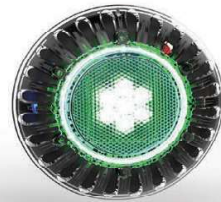

# ADVANCED LED TECHNOLOGY

atom

VINYL

The ATOM series for Vinyl pools introduces a host of innovative solutions and impressive performance characteristics for vinyl pools.

With up to 900lm output from its MULTI PLUS LED, the ATOM series is one of the brightest mini niche lights available on the market today.

Its patented detachable cable system allows for simple installation and winterization. While its robust niche design and vinyl sealing system, ensures a trouble free installation.

With so many features in one product, its easy to see why the ATOM EMV is the only choice in LED pool lighting.

FIBREGLASS

The ATOM series for fibreglass pools are fast to install, easy to operate and the performance will make the neighbours green with envy.

The ATOM Fibreglass' innovative niche design takes all the hard work out of installation. With its self alignment feature, the ATOM's niche assembly will adjust to variations in the fibreglass shell ensuring a robust seal every time.

Available in the all new MULTI PLUS and featuring the ATOM series patented detachable cable system as standard. The ATOM Fibreglass is set to revolutionize fibreglass pool lighting.

CONCRETE

The ATOM for Concrete pools has been specifically designed with the builder in mind. Its innovative design and mounting system ensures a perfect installation every time.