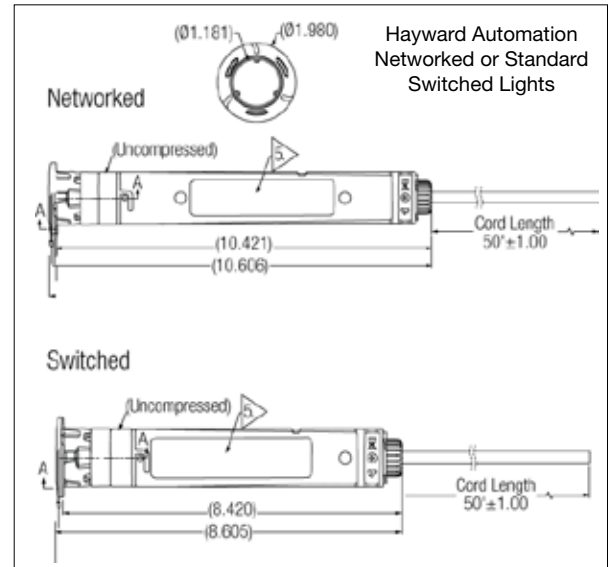

To take a closer look at ColorLogic Accent Lights, go to haywardpool.ca or call 888.238.7665