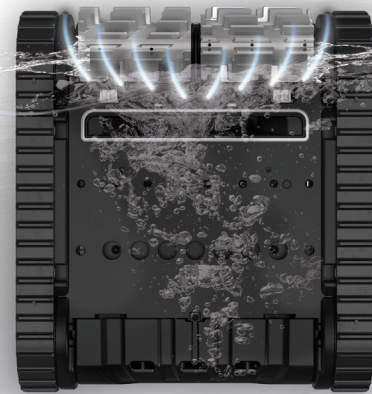

 Polaris®

PCX 852™

EASY CLIMBING. EASY CLEANING.

TRADE SERIES
EXCLUSIVE

ROBOTIC
PREMIUM ROBOTIC POOL CLEANERS

COMPREHENSIVE CLEANING WITH ADVANCED DEBRIS COLLECTION.

The Polaris® PCX™ 852 offers thorough cleaning coverage of your pool's floor, walls and waterline while providing superior debris collection and scrubbing with the advanced Double Helix brush design.

DOUBLE HELIX BRUSHES

Proprietary blade design that helps channel dirt and debris to the inlet

50' FLOATING CABLE

CORE FEATURES

CYCLONIC VACUUM TECHNOLOGY

UNMATCHED MANEUVERABILITY

PROPRIETARY EASY LIFT REMOVAL SYSTEM

LARGE FILTER CANISTER WITH TRANSPARENT LID

Polaris PCX⁸⁵²

| | |
|----------------------------|----------------------------------|
| POOL SIZE | Up To 40' |
| POOL TYPE | In-Ground, All Surfaces |
| CLEANING MODES | Floor/Wall/Waterline, Floor Only |
| CYCLE TIME | 2:30, 1:30 |
| FILTER CAPACITY | 4L |
| BRUSHES | 1 Dual-Traction, Front |
| VACUUM TECHNOLOGY | Cyclonic Vacuum Technology |
| CABLE LENGTH | 50' |
| TANGLE-REDUCING SWIVEL | No |
| TRANSPARENT WINDOW | Yes |
| EASY LIFT REMOVAL SYSTEM | Yes |
| DRIVE | Tracks Wheel Drive |
| iAQUALINK®, WiFi CONNECTED | No |
| STORAGE CADDY | No |