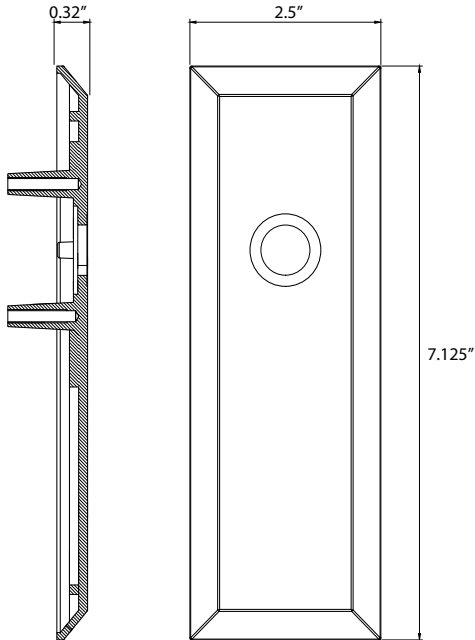

TECHNICAL SPECIFICATIONS

Keep Long Plate (PSG, PRV)

- > Design code: KEP
- > Material: Cast iron, zinc plated and powder coated
- > Functions: Passage, privacy, dummy

Dirk Lever on Keep Long Plate