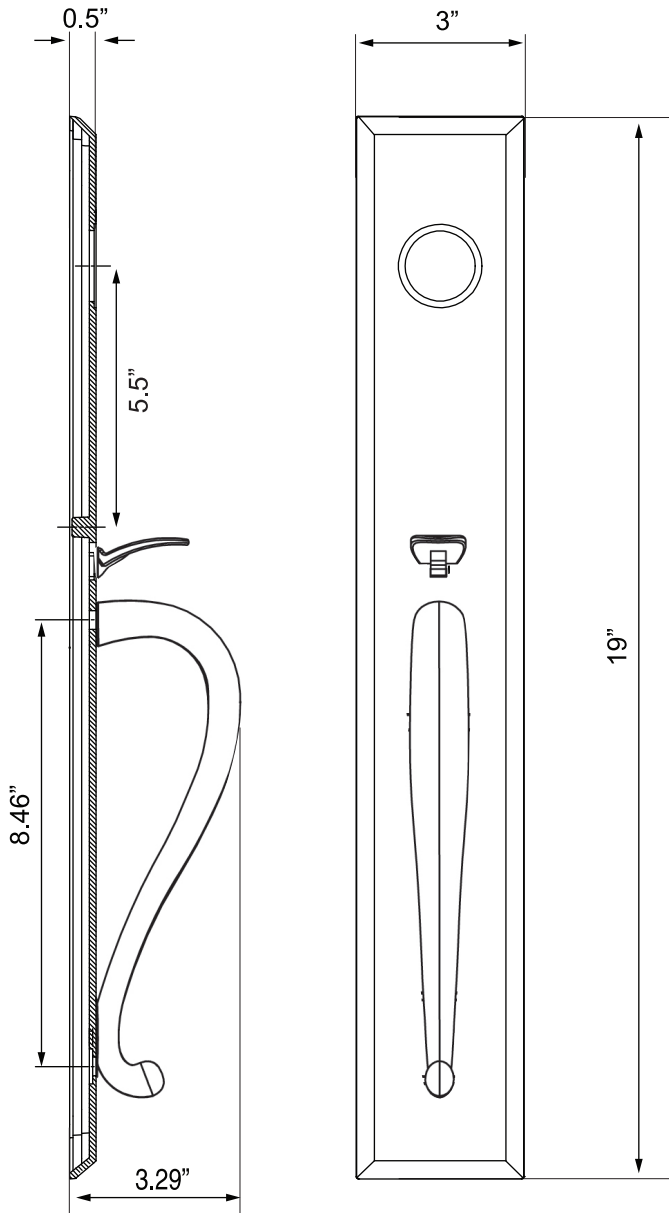

TECHNICAL SPECIFICATIONS

Keep One-Piece Handleset

> Design code: KEP

> Material: Cast iron, zinc plated and powder coated

Side View

Front View

Keep One-Piece Handleset