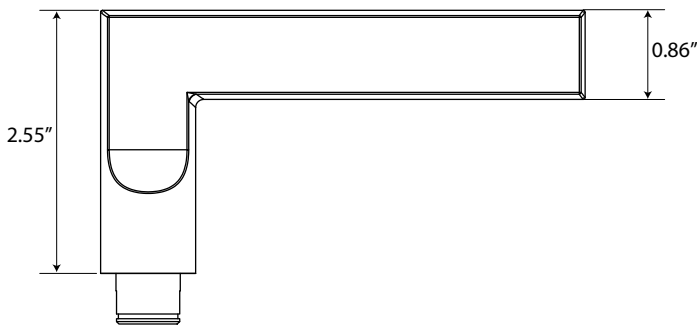

## TECHNICAL SPECIFICATIONS

---

### Dirk Lever

> Design code: DRK

> Material: Cast iron, zinc plated and powder coated

> Functions: Left or right handing

Dirk Lever on Loch Rosette