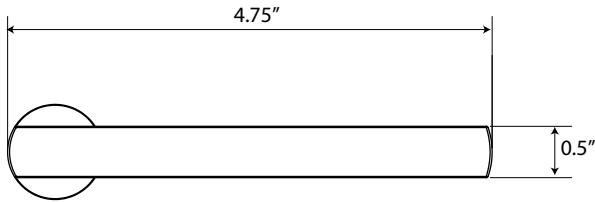

### Dirk Lever

> Design code: DRK

> Material: Cast iron, zinc plated and powder coated

> Functions: Left or right handing

Dirk Lever on Loch Rosette