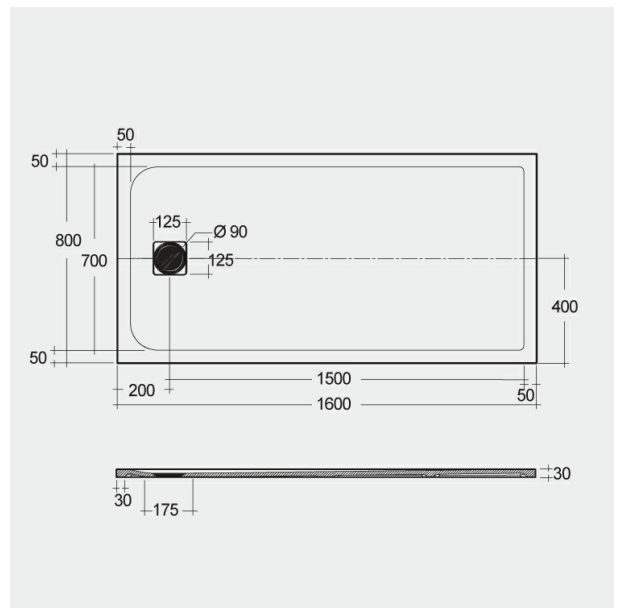

RAK-FEELING - RFST080160S500

Shower Tray

RAK
CERAMICS

Technical specifications

Dimensions: 800 x 1600 mm

Weight: 45.5 Kg

Color: White

Suites: [RAK-FEELING SHOWERTRAYS](#)

Code	Name
RFST080160S500	RAK-FEELING 80X160CM

Dimensions: All dimensions in mm tolerance $\pm 5\%$ for below 200mm and $\pm 3\%$ for above 200mm.

Note: Due to a continuing development programme to improve design and performance, the manufacturer reserves all rights to vary specifications without prior information.