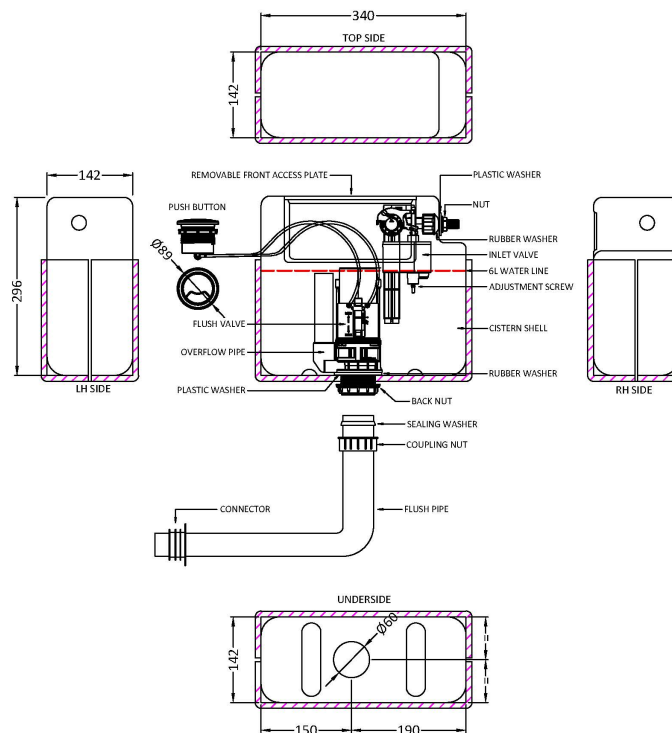

Sales Code: XTY011M06

Description: Dual Pneumatic Cistern & Push Button

Packaging Details

Barcode: 5056462688718

Sales Code: XTY011S

Description: DI Flush Uni Cist, Pneumatic & Poly Shrd

Product Dimensions

Length (mm):	
Width (mm):	340
Height (mm):	296
Depth (mm):	142
Nett Weight (kg):	1.6

Packaging Dimensions

Height (mm):	320
Width (mm):	170
Depth (mm):	370
Gross Weight (kg):	1.8

Packaging Data

Box Colour:	
Box Qty:	
Label Size:	x
Label Colour:	
Label Qty:	

Outer Box Dimensions (If Applicable)

Height (mm):	
Width (mm):	
Length (mm):	
Depth (mm):	
Gross Weight (kg):	
Barcode:	5056462635347

Product Details

Country of Origin:	China
Fitting Instruction:	No
CE & UKCA:	
Product Material:	Plastic
Heating Element Wattage:	Not Applicable
Colour/Finish:	White
Product Diameter:	N/A
Connection Size:	1/2" Bsp

Sales Code: MDPP06R

Description: Round Plate For Pneumatic Dual Flush

Product Dimensions

Length (mm):	
Width (mm):	70
Height (mm):	70
Depth (mm):	99
Nett Weight (kg):	0.2

Packaging Dimensions

Height (mm):	218
Width (mm):	145
Depth (mm):	92
Gross Weight (kg):	0.2