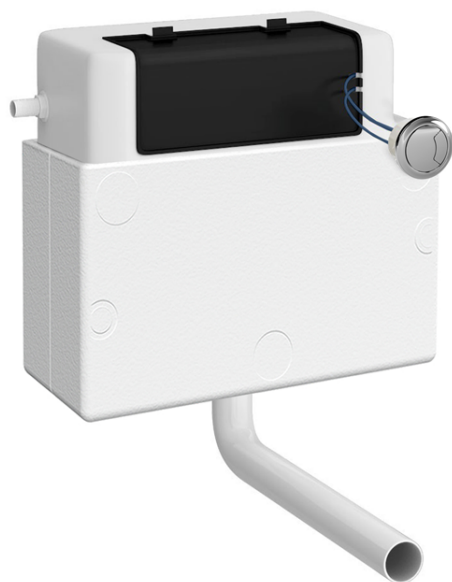

Sales Code: XTY011M06

Description: Dual Pneumatic Cistern & Push Button

Packaging Details

Barcode: 5056462688718

Sales Code: XTY011S

Description: DI Flush Uni Cist, Pneumatic & Poly Shrd

Product Dimensions

Length (mm):	
Width (mm):	340
Height (mm):	296
Depth (mm):	142
Nett Weight (kg):	1.6

Height (mm):	
Width (mm):	
Length (mm):	
Depth (mm):	
Gross Weight (kg):	
Barcode:	5056462635347

Product Details

Country of Origin:	China
Fitting Instruction:	No
CE & UKCA:	
Product Material:	Plastic
Heating Element Wattage:	Not Applicable
Colour/Finish:	White
Product Diameter:	N/A
Connection Size:	1/2" Bsp

Sales Code: MDPP06R

Description: Round Plate For Pneumatic Dual Flush

Product Dimensions

Length (mm):	
Width (mm):	70
Height (mm):	70
Depth (mm):	99
Nett Weight (kg):	0.2

Packaging Dimensions

Height (mm):	218
Width (mm):	145
Depth (mm):	92
Gross Weight (kg):	0.2

Product Details

Country of Origin:	China
Fitting Instruction:	No
CE & UKCA:	
Product Material:	ABS
Heating Element Wattage:	Not Applicable
Colour/Finish:	White
Product Diameter:	
Connection Size:	N/A