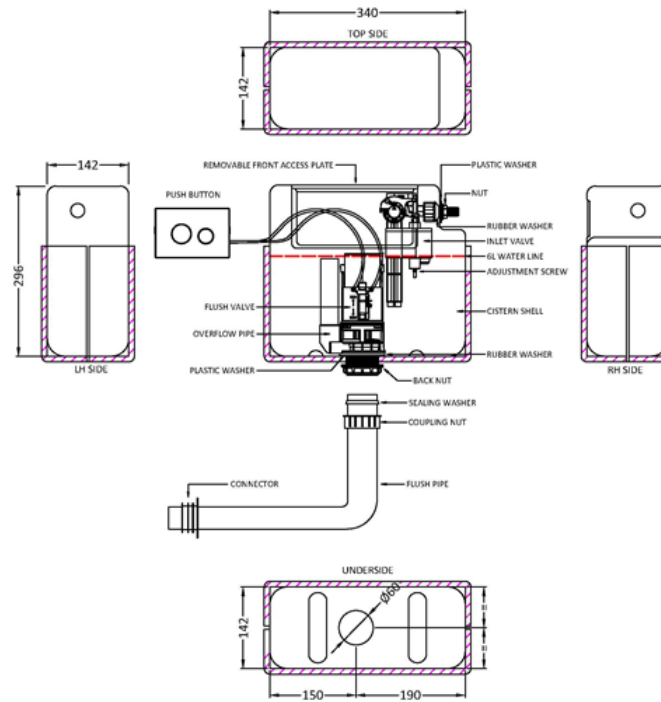

Sales Code: XTY011M06

Description: Dual Pneumatic Cistern & Push Button

Packaging Details

Barcode: 5056462688718

Sales Code: XTY011S

Description: DI Flush Uni Cist, Pneumatic & Poly Shrd

Product Dimensions

Length (mm):	
Width (mm):	340
Height (mm):	296
Depth (mm):	142
Nett Weight (kg):	1.6

Packaging Dimensions

Height (mm):	320
Width (mm):	170
Depth (mm):	370
Gross Weight (kg):	1.8

Packaging Data

Box Colour:	
Box Qty:	
Label Size:	x
Label Colour:	
Label Qty:	

Outer Box Dimensions (If Applicable)

Height (mm):	
Width (mm):	
Length (mm):	
Depth (mm):	
Gross Weight (kg):	
Barcode:	5056462635347

Product Details

Country of Origin:	China
Fitting Instruction:	No
CE & UKCA:	
Product Material:	Plastic
Heating Element Wattage:	Not Applicable
Colour/Finish:	White
Product Diameter:	N/A
Connection Size:	1/2" Bsp

Sales Code: MDPP06R

Description: Round Plate For Pneumatic Dual Flush

Product Dimensions

Length (mm):	
Width (mm):	70
Height (mm):	70
Depth (mm):	99
Nett Weight (kg):	0.2

Packaging Dimensions

Height (mm):	218
Width (mm):	145
Depth (mm):	92
Gross Weight (kg):	0.2