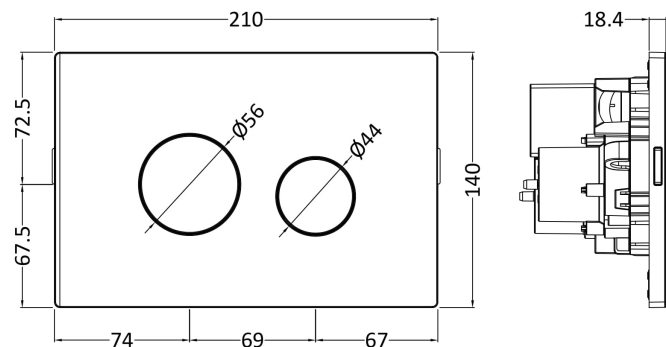

Packaging Dimensions

Height (mm):	320
Width (mm):	170
Depth (mm):	370
Gross Weight (kg):	1.8

Packaging Data

Box Colour:	
Box Qty:	
Label Size:	x
Label Colour:	
Label Qty:	

Outer Box Dimensions (If Applicable)

Height (mm):	
Width (mm):	
Length (mm):	
Depth (mm):	
Gross Weight (kg):	
Barcode:	5056462635347

Product Details

Country of Origin:	China
Fitting Instruction:	No
CE & UKCA:	
Product Material:	Plastic
Heating Element Wattage:	Not Applicable
Colour/Finish:	White
Product Diameter:	N/A
Connection Size:	1/2" Bsp

Sales Code: MDPP06R

Description: Round Plate For Pneumatic Dual Flush

Product Dimensions

Length (mm):	
Width (mm):	70
Height (mm):	70
Depth (mm):	99
Nett Weight (kg):	0.2

Packaging Dimensions

Height (mm):	218
Width (mm):	145
Depth (mm):	92
Gross Weight (kg):	0.2

Packaging Data

Box Colour:	White Cardboard Box
Box Qty:	1
Label Size:	100 x 50
Label Colour:	White Label
Label Qty:	1

Outer Box Dimensions (If Applicable)

Height (mm):	
Width (mm):	
Length (mm):	
Depth (mm):	
Gross Weight (kg):	
Barcode:	5056462618937