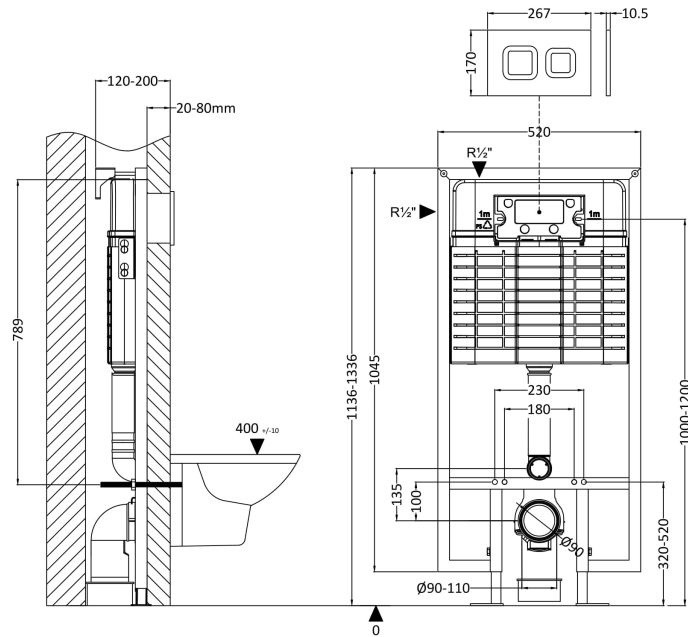

Sales Code: XTY009S

Description: Dual Flush Conc Cist Frame Square Plate

Product Dimensions

Length (mm):	
Width (mm):	520
Height (mm):	1136
Depth (mm):	204
Nett Weight (kg):	11.5

Packaging Dimensions

Height (mm):	160
Width (mm):	560
Depth (mm):	1125
Gross Weight (kg):	12

Packaging Data

Box Colour:	Brown Cardboard Box
Box Qty:	1
Label Size:	100 x 50
Label Colour:	White Label
Label Qty:	2

Outer Box Dimensions (If Applicable)

Height (mm):	
Width (mm):	
Length (mm):	
Depth (mm):	
Gross Weight (kg):	0
Barcode:	5056211863601

Product Details

Country of Origin:	China
Fitting Instruction:	No
CE & UKCA:	Yes
Product Material:	Stainless Steel
Heating Element Wattage:	Not Applicable
Colour/Finish:	Chrome
Product Diameter:	Not Applicable
Connection Size:	