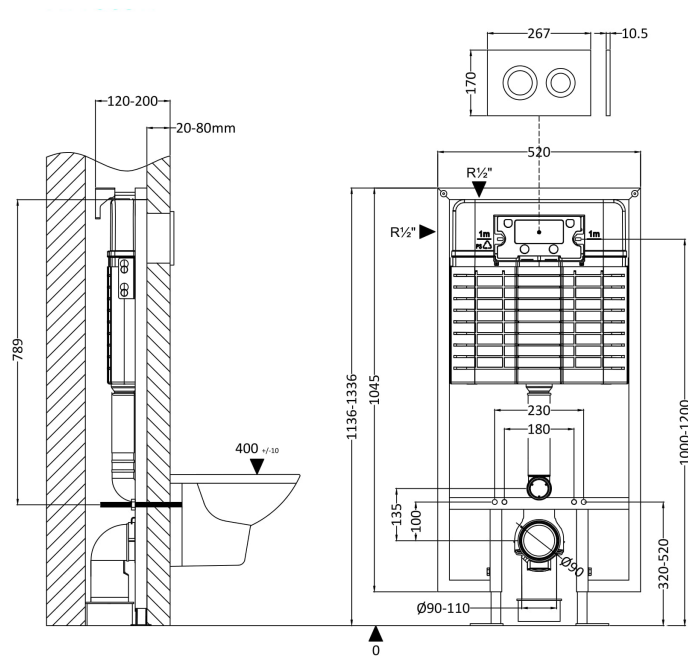

Sales Code: XTY009R

Description: Dual Flush Conc Cist Frame Round Plate

Product Dimensions

Length (mm):	
Width (mm):	520
Height (mm):	1136
Depth (mm):	204
Nett Weight (kg):	11.5

Packaging Dimensions

Height (mm):	160
Width (mm):	560
Depth (mm):	1125
Gross Weight (kg):	12

Packaging Data

Box Colour:	Brown Cardboard Box
Box Qty:	1
Label Size:	100 x 50
Label Colour:	White Label
Label Qty:	2

Outer Box Dimensions (If Applicable)

Height (mm):	
Width (mm):	
Length (mm):	
Depth (mm):	
Gross Weight (kg):	0
Barcode:	5056211863618

Product Details

Country of Origin:	China
Fitting Instruction:	No
CE & UKCA:	Yes
Product Material:	Stainless Steel
Heating Element Wattage:	Not Applicable
Colour/Finish:	Chrome
Product Diameter:	Not Applicable
Connection Size:	