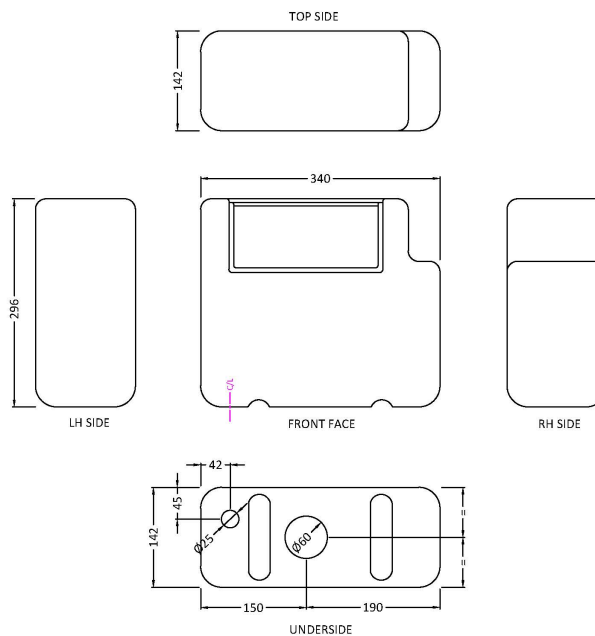

Sales Code: XTY008B

Description: Concealed Cistern Bottom Inlet

Product Dimensions

Length (mm):	
Width (mm):	340
Height (mm):	296
Depth (mm):	142
Nett Weight (kg):	1.6

Packaging Dimensions

Height (mm):	306
Width (mm):	152
Depth (mm):	350
Gross Weight (kg):	1.7

Packaging Data

Box Colour:	Brown Cardboard Box
Box Qty:	1
Label Size:	100 x 50
Label Colour:	White Label
Label Qty:	2

Outer Box Dimensions (If Applicable)

Height (mm):	
Width (mm):	
Length (mm):	
Depth (mm):	
Gross Weight (kg):	
Barcode:	5056462638850

Product Details

Country of Origin:	China
Fitting Instruction:	No
CE & UKCA:	
Product Material:	Hd Polyethylene
Heating Element Wattage:	Not Applicable
Colour/Finish:	White
Product Diameter:	Not Applicable
Connection Size:	1/2" Bsp