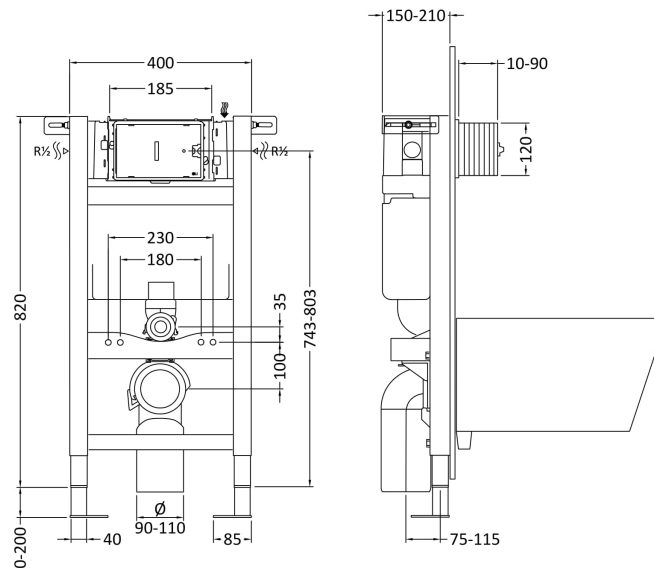

Sales Code: XTY007

Description: Mid Height Concealed Cistern Wall Frame

Product Dimensions

Length (mm):	
Width (mm):	400
Height (mm):	880
Depth (mm):	204
Nett Weight (kg):	10.5

Packaging Dimensions

Height (mm):	195
Width (mm):	510
Depth (mm):	850
Gross Weight (kg):	10.5

Packaging Data

Box Colour:	Brown Cardboard Box
Box Qty:	1
Label Size:	100 x 50
Label Colour:	White Label
Label Qty:	2

Outer Box Dimensions (If Applicable)

Height (mm):	
Width (mm):	
Length (mm):	
Depth (mm):	
Gross Weight (kg):	
Barcode:	5055275819302

Product Details

Country of Origin:	Portugal
Fitting Instruction:	No
CE & UKCA:	No
Product Material:	Ss
Heating Element Wattage:	Not Applicable
Colour/Finish:	Chrome
Product Diameter:	Not Applicable
Connection Size:	