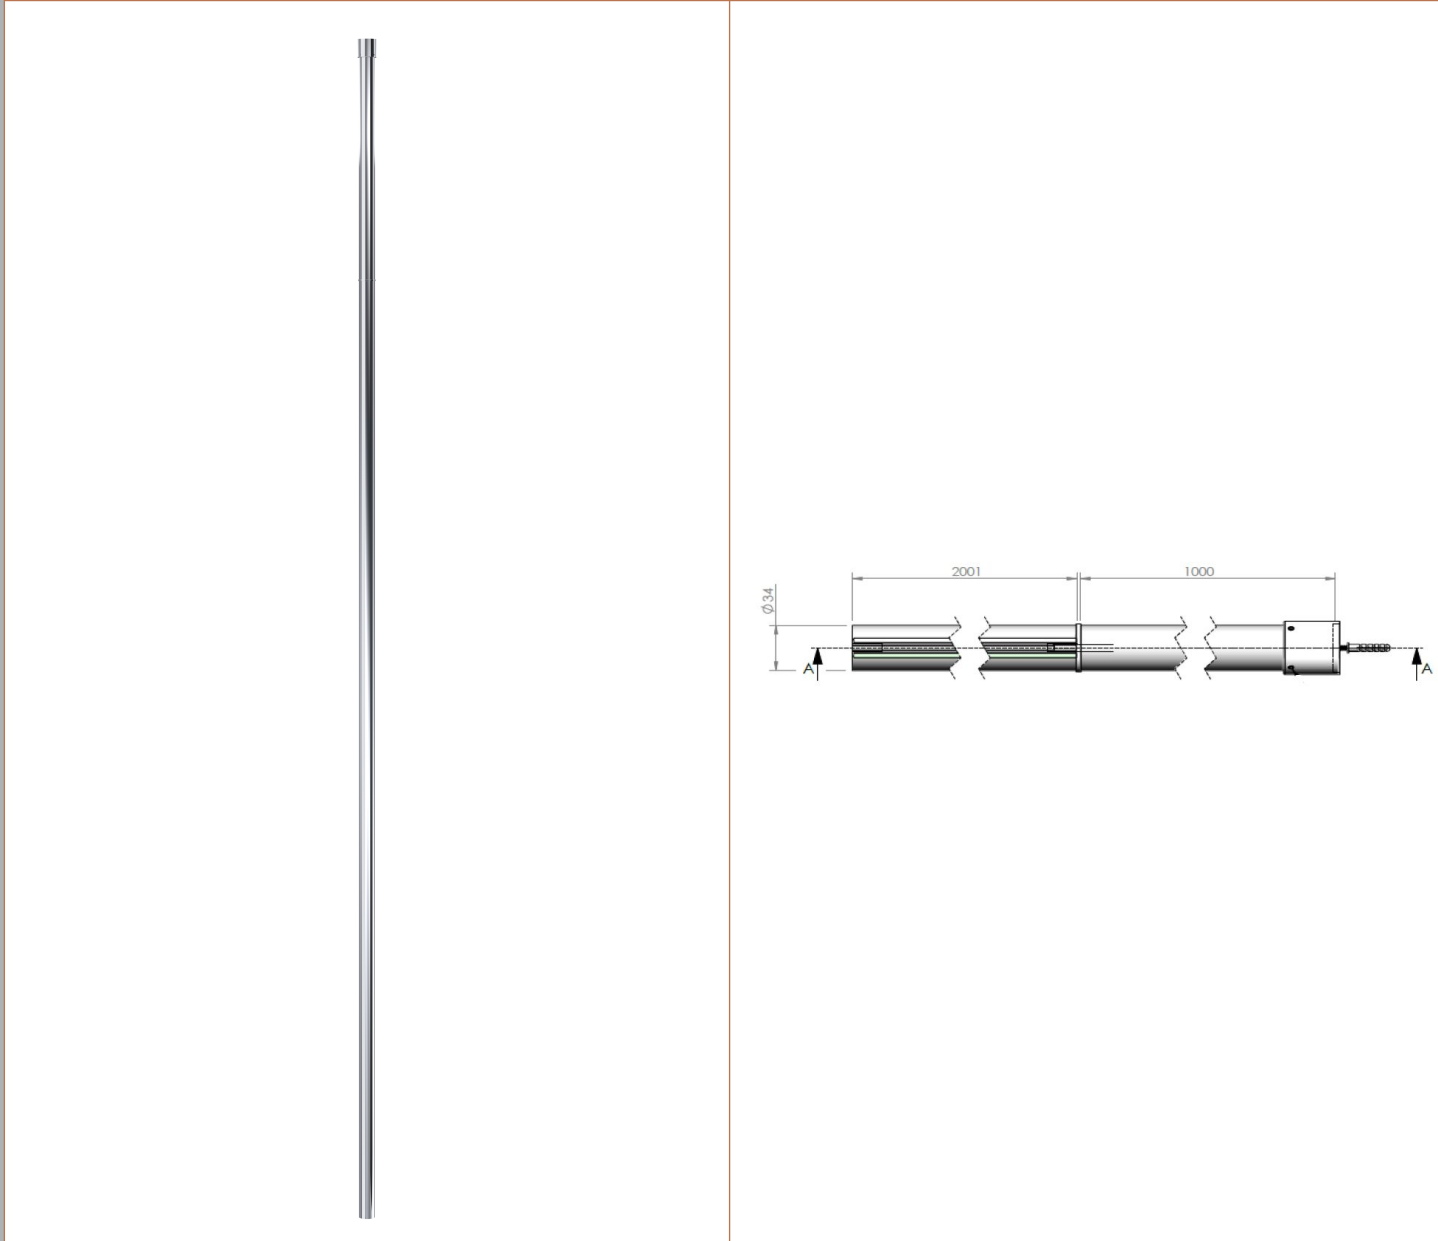

Sales Code: WRSF002

Description: 2/1M Wetroom Screen Ceiling Post Chrome

Product Dimensions

Height (mm):	3000
Width (mm):	34
Depth (mm):	34
Nett Weight (kg):	3

Packaging Dimensions

Height (mm):	2030
Width (mm):	80
Length (mm):	35
Gross Weight (kg):	3

Packaging Data

Box Colour:	Brown Cardboard Box - Printed
Box Qty:	0
Label Size:	0 x 0
Label Colour:	White Label
Label Qty:	0

Outer Box Dimensions (If Applicable)

Height (mm):	
Width (mm):	
Depth (mm):	
Length (mm):	
Gross Weight (kg):	
Barcode:	5055275870457

Product Details

Country of Origin:	China
Fitting Instruction:	Yes
CE & UKCA:	N/A
Profile Material:	Aluminium
Profile Finish:	Polished Chrome
Adjustments (mm):	N/A
Entry Width (mm):	N/A
Swing In Dim (mm):	N/A
Swing Out Dim (mm):	N/A
Radius (mm):	Not Applicable
Glass Thickness (mm):	
Easy Fit:	Not Applicable
Easy Clean:	Not Applicable
Handle Style:	Not Applicable
Handle Material:	Not Applicable
Enclosure Design:	Not Applicable
Wheel Type:	Not Applicable
Support Bar Included:	Support Bar Not Included
Extras:	None