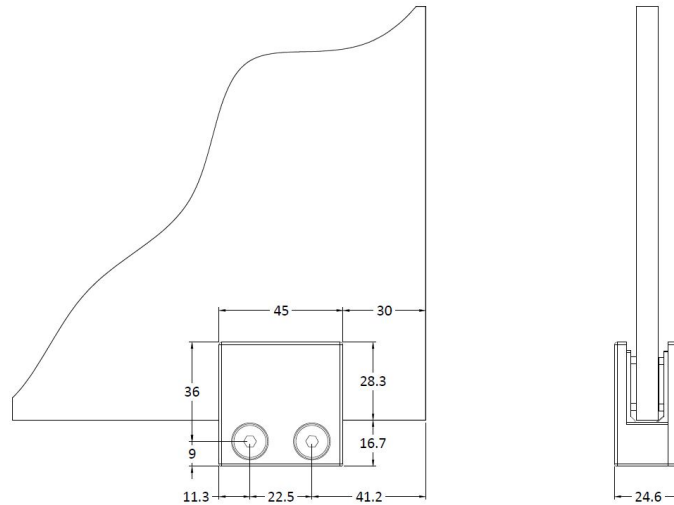

Sales Code: WRSF001

Description: Wetroom Support Foot Wall Bracket Chrome

### Product Dimensions

Height (mm):	45
Width (mm):	45
Depth (mm):	25
Nett Weight (kg):	0.16

### Packaging Dimensions

Height (mm):	45
Width (mm):	30
Length (mm):	44
Gross Weight (kg):	0.16

### Outer Box Dimensions (If Applicable)

Height (mm):	360
Width (mm):	270
Depth (mm):	
Length (mm):	
Gross Weight (kg):	
Barcode:	5056211800002