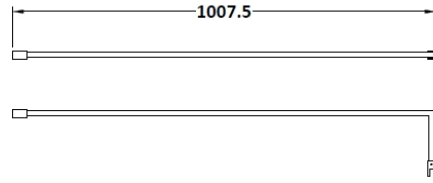

Sales Code: WRSC076

Description: Wetroom Screen 760 X 1850 X 8mm

Product Dimensions

| | |
|-------------------|------|
| Height (mm): | 1850 |
| Width (mm): | 760 |
| Depth (mm): | 14 |
| Nett Weight (kg): | 32.5 |

Packaging Dimensions

| | |
|--------------------|------|
| Height (mm): | 65 |
| Width (mm): | 810 |
| Length (mm): | 1920 |
| Gross Weight (kg): | 32.5 |

Packaging Data

| | |
|---------------|-------------------------------|
| Box Colour: | Brown Cardboard Box - Printed |
| Box Qty: | 0 |
| Label Size: | 0 x 0 |
| Label Colour: | Not Applicable |
| Label Qty: | 0 |

Outer Box Dimensions (If Applicable)

| | |
|--------------------|---------------|
| Height (mm): | |
| Width (mm): | |
| Depth (mm): | |
| Length (mm): | |
| Gross Weight (kg): | |
| Barcode: | 5055275819012 |

Product Details

| | |
|-----------------------|----------------------|
| Country of Origin: | China |
| Fitting Instruction: | Yes |
| CE & UKCA: | Yes |
| Profile Material: | Aluminium |
| Profile Finish: | Polished Chrome |
| Adjustments (mm): | 735mm - 753mm |
| Entry Width (mm): | N/A |
| Swing In Dim (mm): | N/A |
| Swing Out Dim (mm): | N/A |
| Radius (mm): | Not Applicable |
| Glass Thickness (mm): | 8 |
| Easy Fit: | No |
| Easy Clean: | No |
| Handle Style: | Not Applicable |
| Handle Material: | Not Applicable |
| Enclosure Design: | Frameless |
| Wheel Type: | Not Applicable |
| Support Bar Included: | Support Bar Included |
| Extras: | None |