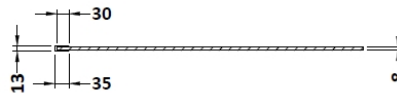

Sales Code: WRSC076

Description: Wetroom Screen 760 X 1850 X 8mm

Product Dimensions

| | |
|-------------------|------|
| Height (mm): | 1850 |
| Width (mm): | 760 |
| Depth (mm): | 14 |
| Nett Weight (kg): | 32.5 |

Packaging Dimensions

| | |
|--------------------|------|
| Height (mm): | 65 |
| Width (mm): | 810 |
| Length (mm): | 1920 |
| Gross Weight (kg): | 32.5 |

Packaging Data

| | |
|---------------|-------------------------------|
| Box Colour: | Brown Cardboard Box - Printed |
| Box Qty: | 0 |
| Label Size: | 0 x 0 |
| Label Colour: | Not Applicable |
| Label Qty: | 0 |

Outer Box Dimensions (If Applicable)

| | |
|--------------------|---------------|
| Height (mm): | |
| Width (mm): | |
| Depth (mm): | |
| Length (mm): | |
| Gross Weight (kg): | |
| Barcode: | 5055275819012 |

Product Details

| | |
|-----------------------|----------------------|
| Country of Origin: | China |
| Fitting Instruction: | Yes |
| CE & UKCA: | Yes |
| Profile Material: | Aluminium |
| Profile Finish: | Polished Chrome |
| Adjustments (mm): | 735mm - 753mm |
| Entry Width (mm): | N/A |
| Swing In Dim (mm): | N/A |
| Swing Out Dim (mm): | N/A |
| Radius (mm): | Not Applicable |
| Glass Thickness (mm): | 8 |
| Easy Fit: | No |
| Easy Clean: | No |
| Handle Style: | Not Applicable |
| Handle Material: | Not Applicable |
| Enclosure Design: | Frameless |
| Wheel Type: | Not Applicable |
| Support Bar Included: | Support Bar Included |
| Extras: | None |