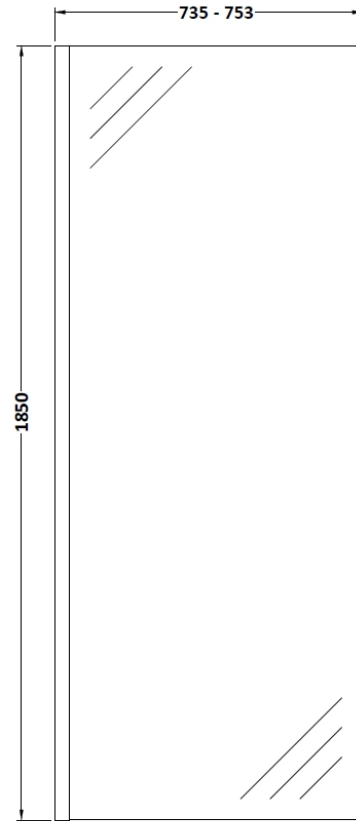

Sales Code: WRSC076

Description: Wetroom Screen 760 X 1850 X 8mm

Product Dimensions

| | |
|-------------------|------|
| Height (mm): | 1850 |
| Width (mm): | 760 |
| Depth (mm): | 14 |
| Nett Weight (kg): | 32.5 |

Packaging Dimensions

| | |
|--------------------|------|
| Height (mm): | 65 |
| Width (mm): | 810 |
| Length (mm): | 1920 |
| Gross Weight (kg): | 32.5 |

Packaging Data

| | |
|---------------|-------------------------------|
| Box Colour: | Brown Cardboard Box - Printed |
| Box Qty: | 0 |
| Label Size: | 0 x 0 |
| Label Colour: | Not Applicable |
| Label Qty: | 0 |

Outer Box Dimensions (If Applicable)

| | |
|--------------------|---------------|
| Height (mm): | |
| Width (mm): | |
| Depth (mm): | |
| Length (mm): | |
| Gross Weight (kg): | |
| Barcode: | 5055275819012 |

Product Details

| | |
|-----------------------|----------------------|
| Country of Origin: | China |
| Fitting Instruction: | Yes |
| CE & UKCA: | Yes |
| Profile Material: | Aluminium |
| Profile Finish: | Polished Chrome |
| Adjustments (mm): | 735mm - 753mm |
| Entry Width (mm): | N/A |
| Swing In Dim (mm): | N/A |
| Swing Out Dim (mm): | N/A |
| Radius (mm): | Not Applicable |
| Glass Thickness (mm): | 8 |
| Easy Fit: | No |
| Easy Clean: | No |
| Handle Style: | Not Applicable |
| Handle Material: | Not Applicable |
| Enclosure Design: | Frameless |
| Wheel Type: | Not Applicable |
| Support Bar Included: | Support Bar Included |
| Extras: | None |