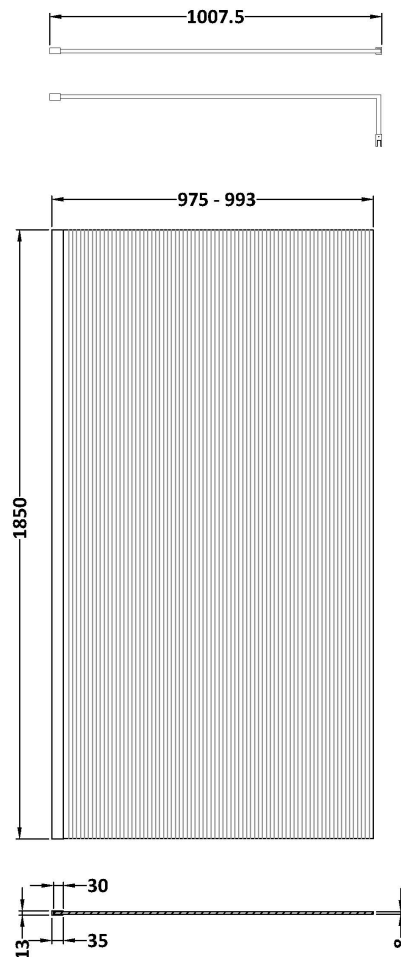

Sales Code: WRFL18510

Description: 1000X1850 Fluted Wetroom Screen Inc' Bar

Product Dimensions

Height (mm):	1850
Width (mm):	1000
Depth (mm):	14
Nett Weight (kg):	42.5

Packaging Dimensions

Height (mm):	65
Width (mm):	1045
Length (mm):	1920
Gross Weight (kg):	42.5

Packaging Data

Box Colour:	Brown Cardboard Box - Printed
Box Qty:	0
Label Size:	0 x 0
Label Colour:	Not Applicable
Label Qty:	0

Outer Box Dimensions (If Applicable)

Height (mm):	
Width (mm):	
Depth (mm):	
Length (mm):	
Gross Weight (kg):	
Barcode:	5056462661223

Product Details

Country of Origin:	China
Fitting Instruction:	Yes
CE & UKCA:	Yes
Profile Material:	Aluminium
Profile Finish:	Polished Chrome
Adjustments (mm):	975mm - 993mm
Entry Width (mm):	N/A
Swing In Dim (mm):	N/A
Swing Out Dim (mm):	N/A
Radius (mm):	Not Applicable
Glass Thickness (mm):	8
Easy Fit:	No
Easy Clean:	No
Handle Style:	Not Applicable
Handle Material:	Not Applicable
Enclosure Design:	Fluted
Wheel Type:	Not Applicable
Support Bar Included:	Support Bar Included
Extras:	None