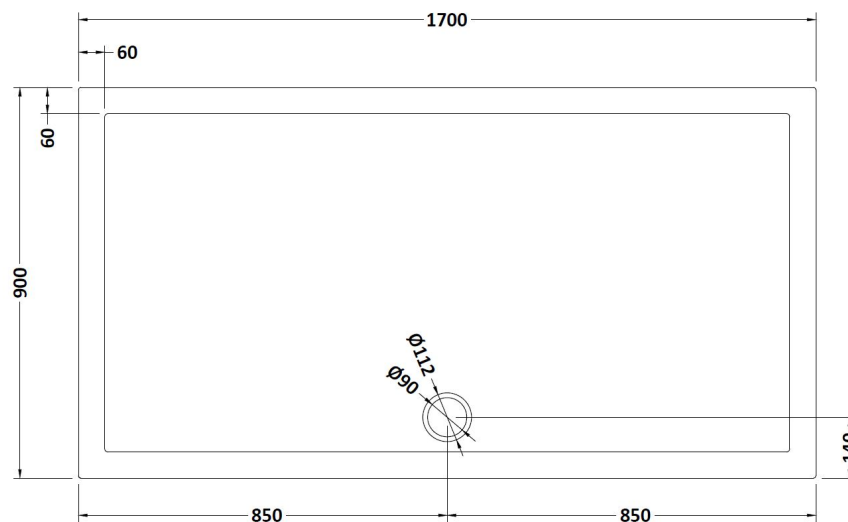

Sales Code: TR71064

Description: Rectangular Tray 1700 X 900

Product Dimensions

Length (mm):	0
Width (mm):	0
Height (mm):	0
Nett Weight (kg):	48,3

Packaging Dimensions

Length (mm):	1740
Width (mm):	940
Height (mm):	85
Gross Weight (kg):	48,32

Packaging Data

Box Colour:	Shrinkwrap & Polystyrene
Box Qty:	0
Label Size:	0 x 0
Label Colour:	White Label
Label Qty:	0

Outer Box Dimensions (If Applicable)

Length (mm):	
Width (mm):	
Height (mm):	
Gross Weight (kg):	
Barcode:	5056211814030

Product Details

Country of Origin:	United Kingdom
Fitting Instruction:	Yes
CE & UKCA:	Yes
Colour/Finish:	Slate Grey
Product Material:	Acrylic Capped ABS Caco3 & Pu
Material Colour Reference:	Slate Grey
Radius:	0
Waste Required (mm):	0
Compatible with Leg Kit:	Yes