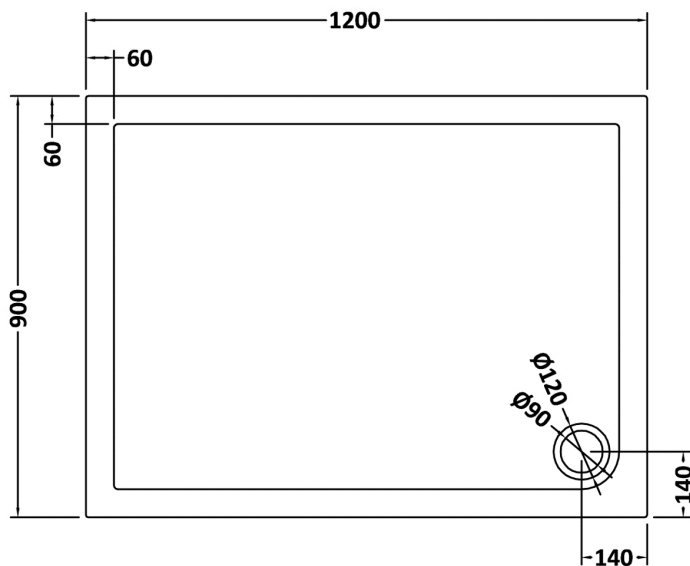

Sales Code: TR71024

Description: Rectangular Tray 1200 X 900

Product Dimensions

Length (mm):	0
Width (mm):	0
Height (mm):	0
Nett Weight (kg):	39.75

Packaging Dimensions

Length (mm):	1240
Width (mm):	940
Height (mm):	85
Gross Weight (kg):	39.77

Packaging Data

Box Colour:	Shrinkwrap & Polystyrene
Box Qty:	0
Label Size:	0 x 0
Label Colour:	White Label
Label Qty:	0

Outer Box Dimensions (If Applicable)

Length (mm):	
Width (mm):	
Height (mm):	
Gross Weight (kg):	
Barcode:	5056211813248

Product Details

Country of Origin:	United Kingdom
Fitting Instruction:	Yes
CE & UKCA:	Yes
Colour/Finish:	Slate Grey
Product Material:	Acrylic Capped ABS Caco3 & Pu
Material Colour Reference:	Slate Grey
Radius:	0
Waste Required (mm):	0
Compatible with Leg Kit:	Yes