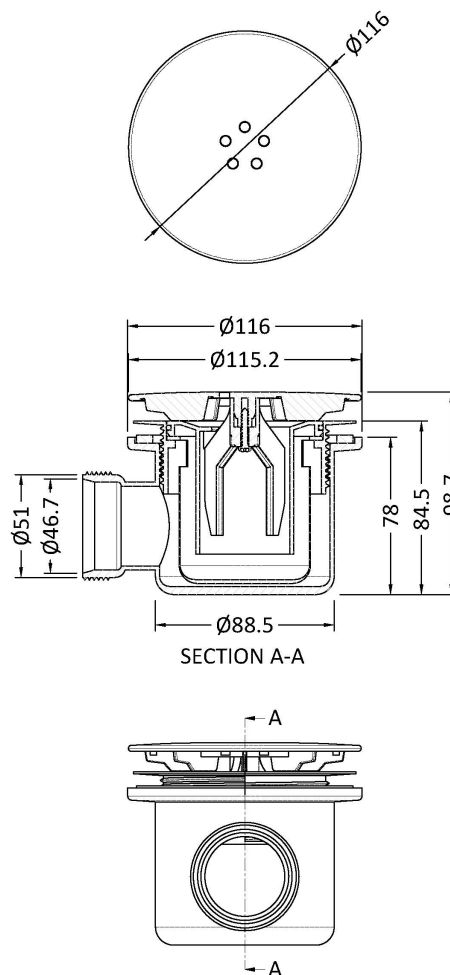

Sales Code: STW001

Description: Mega Flow Shower Waste & Knuckle

Product Dimensions

Length (mm):	
Width (mm):	0
Height (mm):	0
Depth (mm):	0
Nett Weight (kg):	0.31

Packaging Dimensions

Height (mm):	170
Width (mm):	135
Depth (mm):	100
Gross Weight (kg):	0.37

Packaging Data

Box Colour:	Brown Cardboard Box
Box Qty:	0
Label Size:	0 x 0
Label Colour:	White Label
Label Qty:	0

Outer Box Dimensions (If Applicable)

Height (mm):	0
Width (mm):	0
Length (mm):	
Depth (mm):	
Gross Weight (kg):	0
Barcode:	5055369011629

Product Details

Country of Origin:	China
Fitting Instruction:	Yes
CE & UKCA:	N/A
Product Material:	Pp
Heating Element Wattage:	Not Applicable
Colour/Finish:	Chrome
Product Diameter:	115mm
Connection Size:	1 1/2"