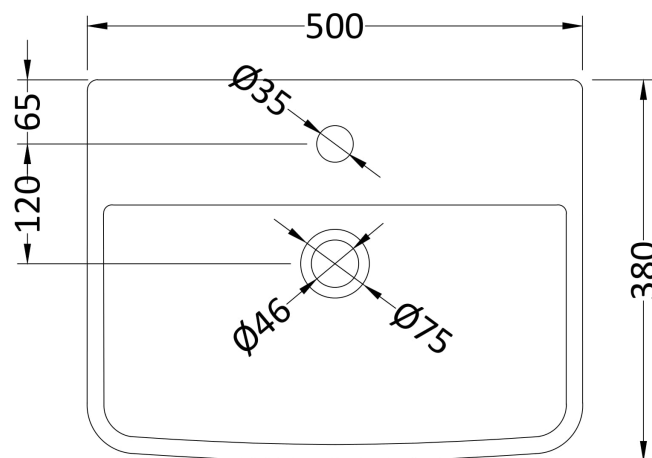

### Product Dimensions

Height (mm):	170
Width (mm):	500
Depth (mm):	380
Nett Weight (kg):	16

### Packaging Dimensions

Height (mm):	200
Width (mm):	550
Depth (mm):	550
Gross Weight (kg):	16

### Outer Box Dimensions (If Applicable)

Height (mm):	
Width (mm):	
Depth (mm):	
Gross Weight (kg):	
Barcode:	5055275894088

**Basins:** Tap Hole: One Taphole Chain Stay Hole: No  
Template: Yes Supplied Waste Type Req: Slotted  
Overflow Inc: Yes Overflow Cover: Yes  
Inner Bowl Depth (mm): 120 mm