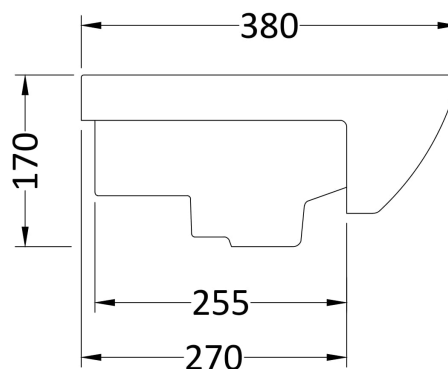

### Product Dimensions

Height (mm):	170
Width (mm):	500
Depth (mm):	380
Nett Weight (kg):	16

### Packaging Dimensions

Height (mm):	200
Width (mm):	550
Depth (mm):	550
Gross Weight (kg):	16

### Packaging Data

Box Colour:	White Cardboard Box
Box Qty:	1
Label Size:	80 x 40
Label Colour:	White Label
Label Qty:	1

### Outer Box Dimensions (If Applicable)

Height (mm):	
Width (mm):	
Depth (mm):	
Gross Weight (kg):	
Barcode:	5055275894088