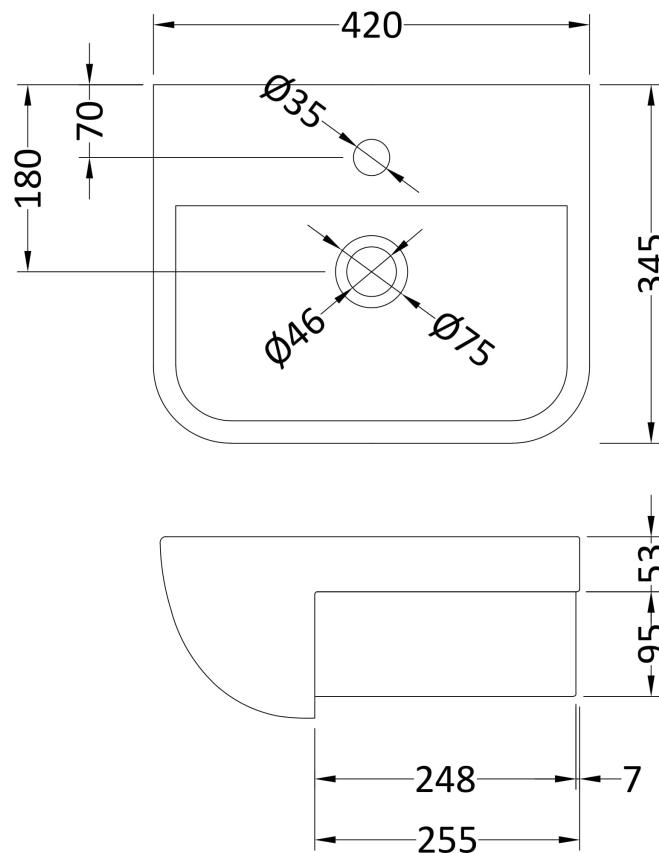

Sales Code: SRB004

Description: Compact Rectangle Semi-Rec Basin

Product Dimensions

Height (mm):	175
Width (mm):	420
Depth (mm):	345
Nett Weight (kg):	16

Packaging Dimensions

Height (mm):	200
Width (mm):	450
Depth (mm):	550
Gross Weight (kg):	16

Packaging Data

Box Colour:	White Cardboard Box
Box Qty:	1
Label Size:	80 x 40
Label Colour:	White Label
Label Qty:	1

Outer Box Dimensions (If Applicable)

Height (mm):	
Width (mm):	
Depth (mm):	
Gross Weight (kg):	
Barcode:	5055275894071

Product Details

Country of Origin:	Utd.Arab.Emir.
Fitting Instruction:	No
Certification: CE & UKCA:	WRAS: N/A WRAS No:
Product Material:	Vitreous China
Fixing Supplied:	No

Pans/Bidets: Trap Style: Not Applicable Includes Seat: Not Applicable

Basins: Tap Hole: One Taphole Chain Stay Hole: No
Template: Yes Supplied Waste Type Req: Slotted
Overflow Inc: Yes Overflow Cover: Yes
Inner Bowl Depth (mm): 125 mm