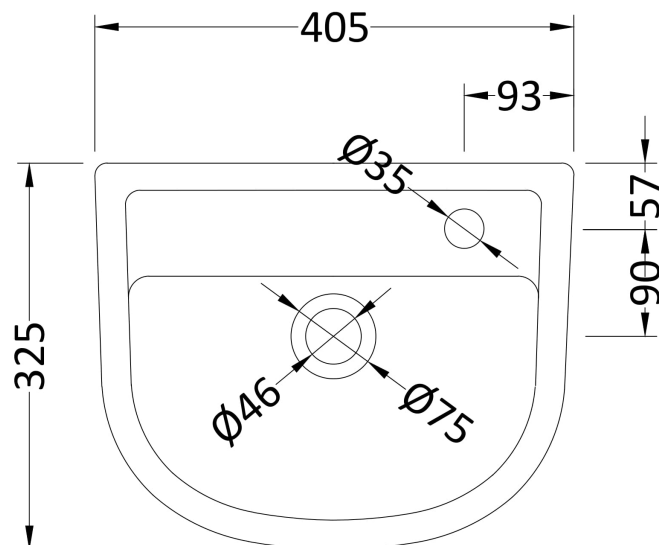

Sales Code: SRB002

Description: Curved Compact Semi-Rec Basin

Product Dimensions

Height (mm):	175
Width (mm):	400
Depth (mm):	325
Nett Weight (kg):	16

Packaging Dimensions

Height (mm):	200
Width (mm):	450
Depth (mm):	350
Gross Weight (kg):	16

Packaging Data

Box Colour:	White Cardboard Box
Box Qty:	1
Label Size:	80 x 40
Label Colour:	White Label
Label Qty:	1

Outer Box Dimensions (If Applicable)

Height (mm):	
Width (mm):	
Depth (mm):	
Gross Weight (kg):	
Barcode:	5055275894057

Product Details

Country of Origin:	Utd.Arab.Emir.
Fitting Instruction:	No
Certification: CE & UKCA:	WRAS: N/A WRAS No:
Product Material:	Vitreous China
Fixing Supplied:	No

Pans/Bidets: Trap Style: Not Applicable Includes Seat: Not Applicable

Basins: Tap Hole: One Taphole Chain Stay Hole: No
Template: Yes Supplied Waste Type Req: Slotted
Overflow Inc: Yes Overflow Cover: Yes
Inner Bowl Depth (mm): 120 mm