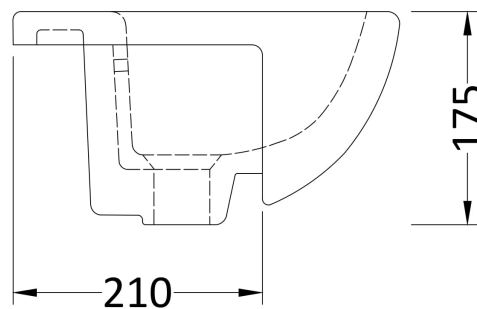

Sales Code: SRB002

Description: Curved Compact Semi-Rec Basin

Product Dimensions

Height (mm):	175
Width (mm):	400
Depth (mm):	325
Nett Weight (kg):	16

Packaging Dimensions

Height (mm):	200
Width (mm):	450
Depth (mm):	350
Gross Weight (kg):	16

Packaging Data

Box Colour:	White Cardboard Box
Box Qty:	1
Label Size:	80 x 40
Label Colour:	White Label
Label Qty:	1

Outer Box Dimensions (If Applicable)

Height (mm):	
Width (mm):	
Depth (mm):	
Gross Weight (kg):	
Barcode:	5055275894057

Basins: Tap Hole: One Taphole Chain Stay Hole: No
Template: Yes Supplied Waste Type Req: Slotted
Overflow Inc: Yes Overflow Cover: Yes
Inner Bowl Depth (mm): 120 mm