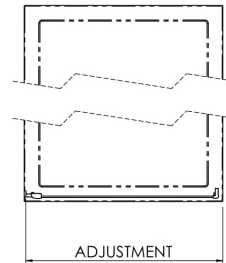

Sales Code: SQSP80BP

Description: 800X1850mm Side Panel

SQ Side Panel Enclosure

Code	Description	Adjustments (mm)	
SQSP70-E6	700 Side Panel	672	690
SQSP76-E6	760 Side Panel	722	740
SQSP80-E6	800 Side Panel	772	790
SQSP90-E6	900 Side Panel	872	890

Product Dimensions

Height (mm):	1850
Width (mm):	790
Depth (mm):	31
Nett Weight (kg):	22.2

Packaging Dimensions

Height (mm):	1912
Width (mm):	790
Length (mm):	50
Gross Weight (kg):	22.7

Packaging Data

Box Colour:	Brown Cardboard Box - Printed	
Box Qty:	0	
Label Size:	0 x 0	
Label Colour:	Not Applicable	
Label Qty:	0	

Outer Box Dimensions (If Applicable)

Height (mm):	
Width (mm):	
Depth (mm):	
Length (mm):	
Gross Weight (kg):	
Barcode:	5056211892335

Product Details

Country of Origin:	China
Fitting Instruction:	Yes
CE & UKCA:	No
Profile Material:	Aluminium
Profile Finish:	Matt Black
Adjustments (mm):	772 - 790mm
Entry Width (mm):	N/A
Swing In Dim (mm):	N/A
Swing Out Dim (mm):	N/A
Radius (mm):	Not Applicable
Glass Thickness (mm):	6
Easy Fit:	Yes
Easy Clean:	No
Handle Style:	Not Applicable
Handle Material:	Not Applicable
Enclosure Design:	Semi-Frameless
Wheel Type:	Not Applicable
Support Bar Included:	Support Bar Not Included
Extras:	None