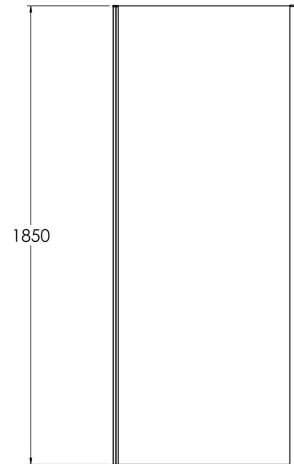

Sales Code: SQSP80BP

Description: 800X1850mm Side Panel

SQ Side Panel Enclosure

Code	Description	Adjustments (mm)	
SQSP70-E6	700 Side Panel	672	690
SQSP76-E6	760 Side Panel	722	740
SQSP80-E6	800 Side Panel	772	790
SQSP90-E6	900 Side Panel	872	890

Product Dimensions

Height (mm):	1850
Width (mm):	790
Depth (mm):	31
Nett Weight (kg):	22.2

Packaging Dimensions

Height (mm):	1912
Width (mm):	790
Length (mm):	50
Gross Weight (kg):	22.7

Packaging Data

Box Colour:	Brown Cardboard Box - Printed	
Box Qty:	0	
Label Size:	0 x 0	
Label Colour:	Not Applicable	
Label Qty:	0	

Outer Box Dimensions (If Applicable)

Height (mm):	
Width (mm):	
Depth (mm):	
Length (mm):	
Gross Weight (kg):	
Barcode:	5056211892335

Product Details

Country of Origin:	China
Fitting Instruction:	Yes
CE & UKCA:	No
Profile Material:	Aluminium
Profile Finish:	Matt Black
Adjustments (mm):	772 - 790mm
Entry Width (mm):	N/A
Swing In Dim (mm):	N/A
Swing Out Dim (mm):	N/A
Radius (mm):	Not Applicable
Glass Thickness (mm):	6
Easy Fit:	Yes
Easy Clean:	No
Handle Style:	Not Applicable
Handle Material:	Not Applicable
Enclosure Design:	Semi-Frameless
Wheel Type:	Not Applicable
Support Bar Included:	Support Bar Not Included
Extras:	None