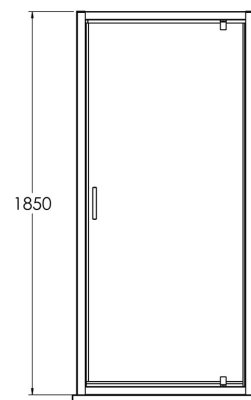

Sales Code: SQPD76BP

Description: 760X1850mm Pivot Shower Door

SQ Pivot Door Enclosure

Code	Description	Adjustments (mm)		Entry Width (mm)	Out Swing (mm)	In Swing (mm)
SQPD70-EG	700 Pivot Door	660	700	450	440	115
SQPD76-EG	760 Pivot Door	720	755	510	500	115
SQPD80-EG	800 Pivot Door	760	795	550	540	115
SQPD90-EG	900 Pivot Door	860	895	650	640	115

Product Dimensions

Height (mm):	1850
Width (mm):	760
Depth (mm):	44
Nett Weight (kg):	27.3

Packaging Dimensions

Height (mm):	1912
Width (mm):	770
Length (mm):	62
Gross Weight (kg):	27.8

Packaging Data

Box Colour:	Brown Cardboard Box - Printed
Box Qty:	0
Label Size:	0 x 0
Label Colour:	Not Applicable
Label Qty:	0

Outer Box Dimensions (If Applicable)

Height (mm):	
Width (mm):	
Depth (mm):	
Length (mm):	
Gross Weight (kg):	
Barcode:	5056211892304

Product Details

Country of Origin:	China
Fitting Instruction:	Yes
CE & UKCA:	No
Profile Material:	Aluminium
Profile Finish:	Matt Black
Adjustments (mm):	720mm - 755mm
Entry Width (mm):	520mm
Swing In Dim (mm):	115mm
Swing Out Dim (mm):	505mm
Radius (mm):	Not Applicable
Glass Thickness (mm):	6
Easy Fit:	Yes
Easy Clean:	No
Handle Style:	Square T Shape Handle
Handle Material:	ABS
Enclosure Design:	Framed
Wheel Type:	Not Applicable
Support Bar Included:	Support Bar Not Included
Extras:	None