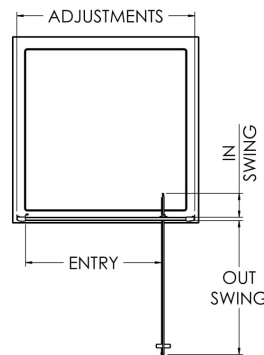

Sales Code: SQPD76BP

Description: 760X1850mm Pivot Shower Door

SQ Pivot Door Enclosure

Code	Description	Adjustments (mm)		Entry Width (mm)	Out Swing (mm)	In Swing (mm)
SQPD70-EG	700 Pivot Door	660	700	450	440	115
SQPD76-EG	760 Pivot Door	720	755	510	500	115
SQPD80-EG	800 Pivot Door	760	795	550	540	115
SQPD90-EG	900 Pivot Door	860	895	650	640	115

Product Dimensions

Height (mm):	1850
Width (mm):	760
Depth (mm):	44
Nett Weight (kg):	27.3

Packaging Dimensions

Height (mm):	1912
Width (mm):	770
Length (mm):	62
Gross Weight (kg):	27.8

Packaging Data

Box Colour:	Brown Cardboard Box - Printed
Box Qty:	0
Label Size:	0 x 0
Label Colour:	Not Applicable
Label Qty:	0

Outer Box Dimensions (If Applicable)

Height (mm):	
Width (mm):	
Depth (mm):	
Length (mm):	
Gross Weight (kg):	
Barcode:	5056211892304

Product Details

Country of Origin:	China
Fitting Instruction:	Yes
CE & UKCA:	No
Profile Material:	Aluminium
Profile Finish:	Matt Black
Adjustments (mm):	720mm - 755mm
Entry Width (mm):	520mm
Swing In Dim (mm):	115mm
Swing Out Dim (mm):	505mm
Radius (mm):	Not Applicable
Glass Thickness (mm):	6
Easy Fit:	Yes
Easy Clean:	No
Handle Style:	Square T Shape Handle
Handle Material:	ABS
Enclosure Design:	Framed
Wheel Type:	Not Applicable
Support Bar Included:	Support Bar Not Included
Extras:	None