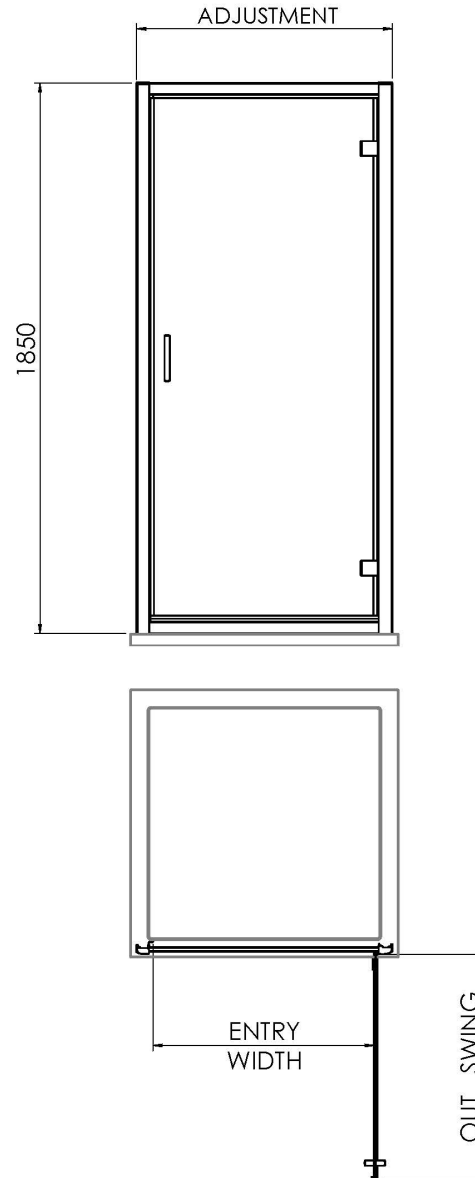

Sales Code: SQHD70BP

Description: Hinge Door 700X1850

**Product Dimensions**

Height (mm):	1850
Width (mm):	695
Depth (mm):	44
Nett Weight (kg):	24.5

**Packaging Dimensions**

Height (mm):	1910
Width (mm):	725
Length (mm):	65
Gross Weight (kg):	24.5

**Packaging Data**

Box Colour:	Brown Cardboard Box - Printed
Box Qty:	0
Label Size:	0 x 0
Label Colour:	Not Applicable
Label Qty:	0

**Outer Box Dimensions (If Applicable)**

Height (mm):	
Width (mm):	
Depth (mm):	
Length (mm):	
Gross Weight (kg):	
Barcode:	5056462626154

**Product Details**

Country of Origin:	China
Fitting Instruction:	Yes
CE & UKCA:	Yes
Profile Material:	Aluminium
Profile Finish:	Matt Black
Adjustments (mm):	660mm-695mm
Entry Width (mm):	540mm
Swing In Dim (mm):	N/A
Swing Out Dim (mm):	560mm
Radius (mm):	Not Applicable
Glass Thickness (mm):	6
Easy Fit:	Yes
Easy Clean:	No
Handle Style:	Square T Shape Handle
Handle Material:	Metal
Enclosure Design:	Semi-Frameless
Wheel Type:	Not Applicable
Support Bar Included:	Support Bar Not Included
Extras:	None