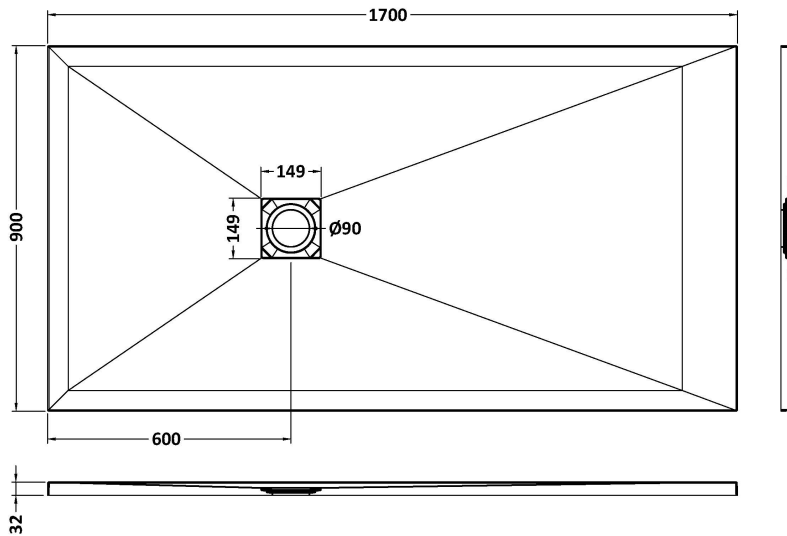

Sales Code: NLT61064

Description: Rectangular Shower Tray 1700X900

Product Dimensions

Length (mm):	0
Width (mm):	0
Height (mm):	0
Nett Weight (kg):	66.3

Packaging Dimensions

Length (mm):	1740
Width (mm):	940
Height (mm):	73
Gross Weight (kg):	66.3

Packaging Data

Box Colour:	Shrinkwrap & Polystyrene
Box Qty:	0
Label Size:	0 x 0
Label Colour:	White Label
Label Qty:	0

Outer Box Dimensions (If Applicable)

Length (mm):	
Width (mm):	
Height (mm):	
Gross Weight (kg):	
Barcode:	5056462656458

Product Details

Country of Origin:	United Kingdom
Fitting Instruction:	Yes
CE & UKCA:	Yes
Colour/Finish:	Slate White
Product Material:	Acrylic Capped ABS Caco3 & Pu
Material Colour Reference:	Slate White
Radius:	0
Waste Required (mm):	0
Compatible with Leg Kit:	No