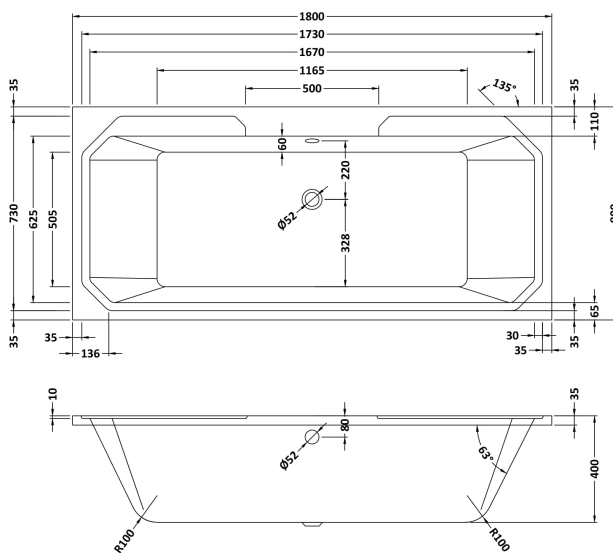

Sales Code: NLB114

Description: Art Deco Bath (1800X800)

Product Dimensions

Length (mm):	0
Width (mm):	0
Depth (mm):	0
Nett Weight (kg):	22

Packaging Dimensions

Length (mm):	1850
Width (mm):	820
Depth (mm):	440
Gross Weight (kg):	22

Packaging Data

Box Colour:	Brown Cardboard Sleeve
Box Qty:	0
Label Size:	0 x 0
Label Colour:	White Label
Label Qty:	0

Outer Box Dimensions (If Applicable)

Length (mm):	
Width (mm):	
Height (mm):	
Gross Weight (kg):	
Barcode:	5055369040681

Product Details

Country of Origin:	Poland
Fitting Instruction:	Yes
Certification:	FSC: CE & UKCA: Yes
Material Colour Reference:	European White
Product Material:	Acrylic
Material Thickness:	4mm
Volume (Ltr):	215
Displaced Capacity:	145
Leg Set Included:	Legset Not Included
Waste Included:	Waste Not Included
Drilled/Undrilled:	Undrilled For Taps
Includes Grips:	No Grips Supplied
Embossed:	No
No of Tapholes:	None
Anti-Slip:	No