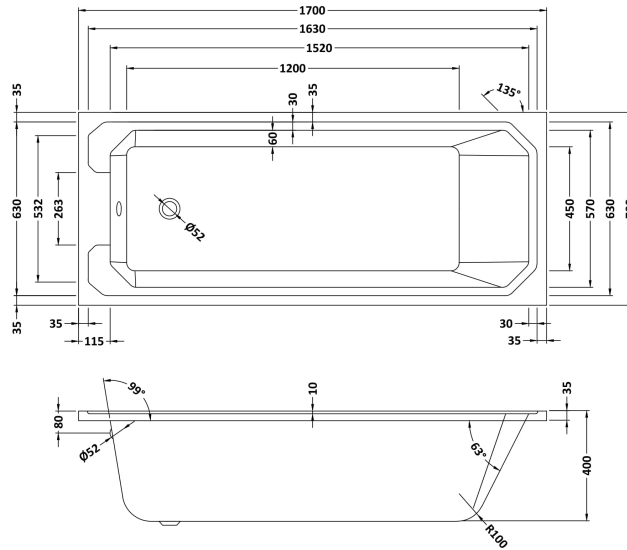

Sales Code: NLB109

Description: Art Deco Bath (1700X700)

Packaging Details

Barcode: 5055369040667

Sales Code: NLB109NL

Description: Art Deco Bath NI700x700)

Product Dimensions

Length (mm):	1700
Width (mm):	700
Depth (mm):	400
Nett Weight (kg):	19.3

Packaging Dimensions

Length (mm):	1700
Width (mm):	720
Depth (mm):	400
Gross Weight (kg):	19.3

Packaging Data

Box Colour:	Brown Cardboard Sleeve
Box Qty:	1
Label Size:	100 x 50
Label Colour:	White Label
Label Qty:	2

Outer Box Dimensions (If Applicable)

Length (mm):	
Width (mm):	
Height (mm):	
Gross Weight (kg):	
Barcode:	5055369040667

Product Details

Country of Origin:	Poland
Fitting Instruction:	Yes
Certification:	FSC: CE & UKCA: Yes
Material Colour Reference:	European White
Product Material:	Acrylic
Material Thickness:	4mm
Volume (Ltr):	178L
Displaced Capacity:	108L
Leg Set Included:	Legset Not Included
Waste Included:	Waste Not Included
Drilled/Undrilled:	Undrilled For Taps
Includes Grips:	No Grips Supplied
Embossed:	No
No of Tapholes:	None
Anti-Slip:	No

Sales Code: NBL001

Description: Leg Set

Product Dimensions

Length (mm):	0
Width (mm):	0
Depth (mm):	0
Nett Weight (kg):	1.9

Packaging Dimensions

Length (mm):	600
Width (mm):	60
Depth (mm):	60
Gross Weight (kg):	1.9