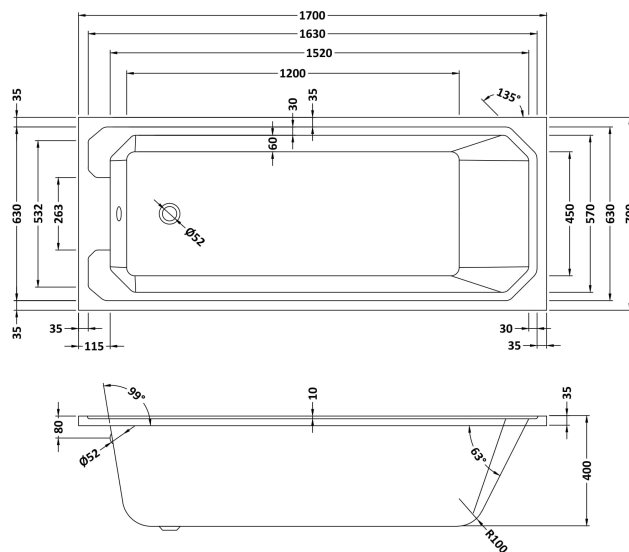

Sales Code: NLB109

Description: Art Deco Bath (1700X700)

Packaging Details

Barcode: 5055369040667

Sales Code: NLB109NL

Description: Art Deco Bath NI700x700)

Product Dimensions

Length (mm):	1700
Width (mm):	700
Depth (mm):	400
Nett Weight (kg):	19.3

Packaging Dimensions

Length (mm):	1700
Width (mm):	720
Depth (mm):	400
Gross Weight (kg):	19.3

Packaging Data

Box Colour:	Brown Cardboard Sleeve
Box Qty:	1
Label Size:	100 x 50
Label Colour:	White Label
Label Qty:	2

Outer Box Dimensions (If Applicable)

Length (mm):	
Width (mm):	
Height (mm):	
Gross Weight (kg):	
Barcode:	5055369040667

Product Details

Country of Origin:	Poland
Fitting Instruction:	Yes
Certification:	FSC: CE & UKCA: Yes
Material Colour Reference:	European White
Product Material:	Acrylic
Material Thickness:	4mm
Volume (Ltr):	178L
Displaced Capacity:	108L
Leg Set Included:	Legset Not Included
Waste Included:	Waste Not Included
Drilled/Undrilled:	Undrilled For Taps
Includes Grips:	No Grips Supplied
Embossed:	No
No of Tapholes:	None
Anti-Slip:	No

Sales Code: NBL001

Description: Leg Set

Product Dimensions

Length (mm):	0
Width (mm):	0
Depth (mm):	0
Nett Weight (kg):	1.9

Packaging Dimensions

Length (mm):	600
Width (mm):	60
Depth (mm):	60
Gross Weight (kg):	1.9