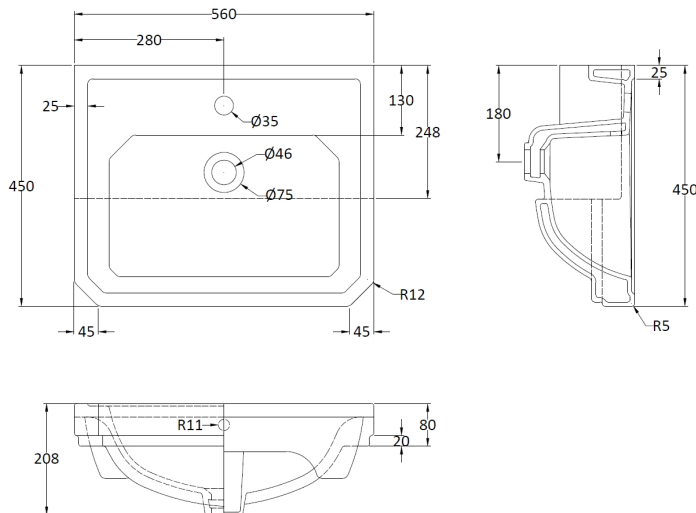

Sales Code: NCS808A

Description: 560mm S/Recess Basin 1Th

Product Dimensions

Height (mm):	208
Width (mm):	560
Depth (mm):	450
Nett Weight (kg):	14.6

Packaging Dimensions

Height (mm):	220
Width (mm):	460
Depth (mm):	570
Gross Weight (kg):	15.2

Packaging Data

Box Colour:	Brown Cardboard Box
Box Qty:	1
Label Size:	100 x 50
Label Colour:	White Label
Label Qty:	2

Outer Box Dimensions (If Applicable)

Height (mm):	
Width (mm):	
Depth (mm):	
Gross Weight (kg):	
Barcode:	5055369040087

Product Details

Country of Origin:	China
Fitting Instruction:	No
Certification: CE & UKCA:	WRAS: N/A WRAS No: N/A
Product Material:	Vitreous China
Fixing Supplied:	No

Pans/Bidets: Trap Style: Not Applicable Includes Seat: Not Applicable

Basins: Tap Hole: One Taphole Chain Stay Hole: No
Template: Yes Supplied Waste Type Req: Slotted
Overflow Inc: Yes Overflow Cover: Yes
Inner Bowl Depth (mm): 110mm