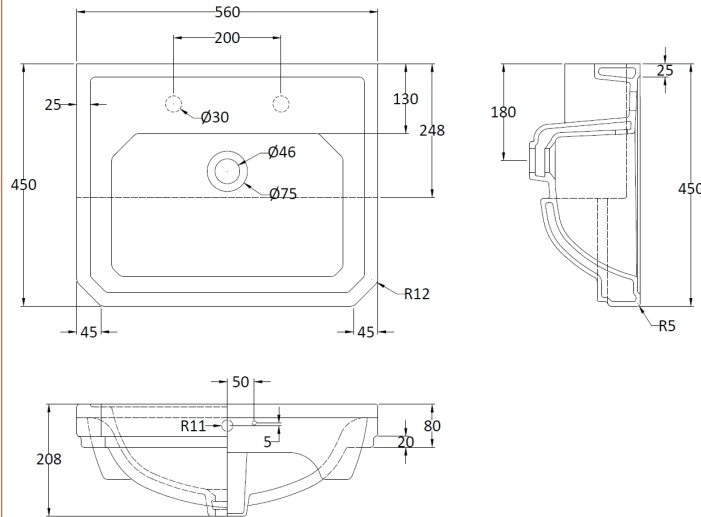

Sales Code: NCS808

Description: 560mm S/Recess Basin 2Th

Product Dimensions

Height (mm):	208
Width (mm):	560
Depth (mm):	450
Nett Weight (kg):	14.6

Packaging Dimensions

Height (mm):	230
Width (mm):	570
Depth (mm):	490
Gross Weight (kg):	15.2

Packaging Data

Box Colour:	Brown Cardboard Box
Box Qty:	1
Label Size:	100 x 50
Label Colour:	White Label
Label Qty:	2

Outer Box Dimensions (If Applicable)

Height (mm):	
Width (mm):	
Depth (mm):	
Gross Weight (kg):	
Barcode:	5055369040070

Product Details

Country of Origin:	China
Fitting Instruction:	No
Certification: CE & UKCA:	WRAS: N/A WRAS No: N/A
Product Material:	Vitreous China
Fixing Supplied:	No

Pans/Bidets: Trap Style: Not Applicable Includes Seat: Not Applicable

Basins: Tap Hole: Two Tapholes Chain Stay Hole: Yes
Template: Yes Supplied Waste Type Req: Slotted With Plu
Overflow Inc: Yes Overflow Cover: Yes
Inner Bowl Depth (mm): 110mm