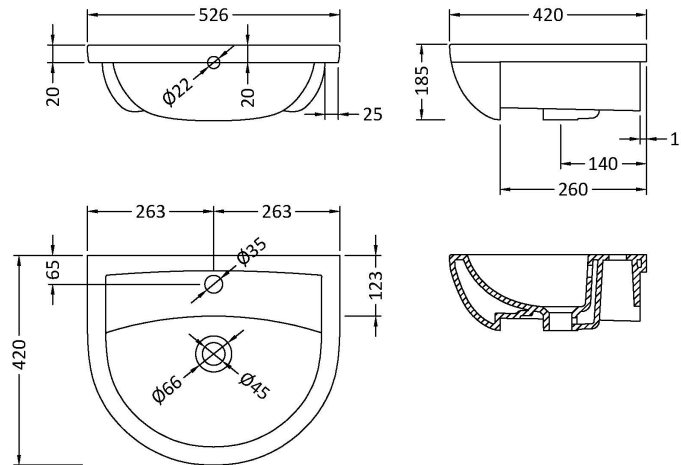

Sales Code: NCH305A

Description: Harmony Semi Recessed Basin 1Th

Product Dimensions

Height (mm):	185
Width (mm):	526
Depth (mm):	420
Nett Weight (kg):	12.4

Packaging Dimensions

Height (mm):	220
Width (mm):	540
Depth (mm):	440
Gross Weight (kg):	13

Packaging Data

Box Colour:	Brown Cardboard Box - Printed
Box Qty:	1
Label Size:	100 x 50
Label Colour:	White Label
Label Qty:	2

Outer Box Dimensions (If Applicable)

Height (mm):	
Width (mm):	
Depth (mm):	
Gross Weight (kg):	
Barcode:	5055369076796

Product Details

Country of Origin:	China
Fitting Instruction:	No
Certification: CE & UKCA:	No
WRAS:	N/A
WRAS No:	N/A
Product Material:	Vitreous China
Fixing Supplied:	No

Pans/Bidets: Trap Style: Not Applicable Includes Seat: Not Applicable

Basins: Tap Hole: One Taphole Chain Stay Hole: No
Template: Yes Supplied Waste Type Req: Slotted
Overflow Inc: Yes Overflow Cover: Yes
Inner Bowl Depth (mm): 105mm