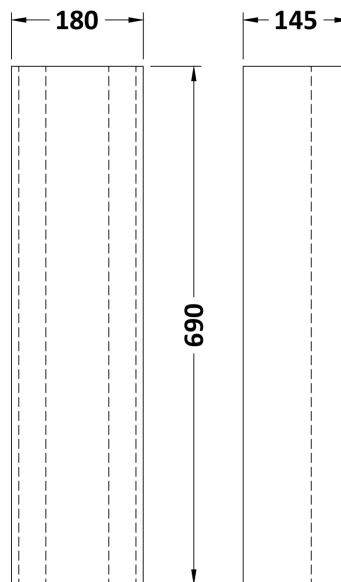

### Product Dimensions

Height (mm):	183
Width (mm):	545
Depth (mm):	455
Nett Weight (kg):	11.8

### Packaging Dimensions

Height (mm):	230
Width (mm):	555
Depth (mm):	470
Gross Weight (kg):	12

### Outer Box Dimensions (If Applicable)

Height (mm):	
Width (mm):	
Depth (mm):	
Gross Weight (kg):	
Barcode:	5056211809173

**Product Dimensions**

Height (mm):	690
Width (mm):	180
Depth (mm):	145
Nett Weight (kg):	9.8

**Packaging Dimensions**

Height (mm):	700
Width (mm):	190
Depth (mm):	155
Gross Weight (kg):	10

**Packaging Data**