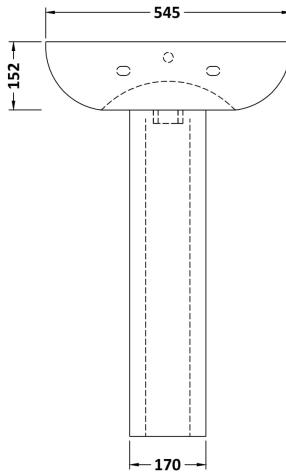

Sales Code: Ncg400

Description: 545mm 1Th Basin And Pedestal

Packaging Details

Barcode: 5056211815549