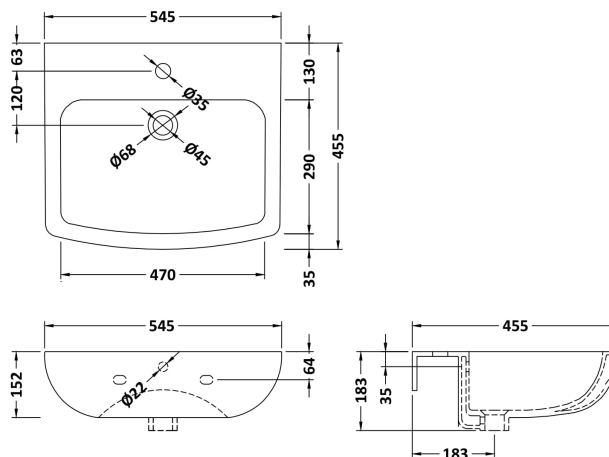

### Product Dimensions

Height (mm):	183
Width (mm):	545
Depth (mm):	455
Nett Weight (kg):	11.8

### Packaging Dimensions

Height (mm):	230
Width (mm):	555
Depth (mm):	470
Gross Weight (kg):	12

### Outer Box Dimensions (If Applicable)

Height (mm):	
Width (mm):	
Depth (mm):	
Gross Weight (kg):	
Barcode:	5056211809173

**Product Dimensions**

Height (mm):	690
Width (mm):	180
Depth (mm):	145
Nett Weight (kg):	9.8

**Packaging Dimensions**

Height (mm):	700
Width (mm):	190
Depth (mm):	155
Gross Weight (kg):	10

**Packaging Data**