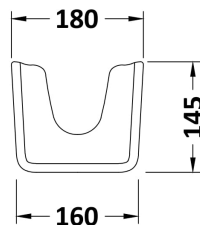

### Product Dimensions

Height (mm):	183
Width (mm):	545
Depth (mm):	455
Nett Weight (kg):	11.8

### Packaging Dimensions

Height (mm):	230
Width (mm):	555
Depth (mm):	470
Gross Weight (kg):	12

### Outer Box Dimensions (If Applicable)

Height (mm):	
Width (mm):	
Depth (mm):	
Gross Weight (kg):	
Barcode:	5056211809173

**Product Dimensions**

Height (mm):	690
Width (mm):	180
Depth (mm):	145
Nett Weight (kg):	9.8

**Packaging Dimensions**

Height (mm):	700
Width (mm):	190
Depth (mm):	155
Gross Weight (kg):	10

**Packaging Data**