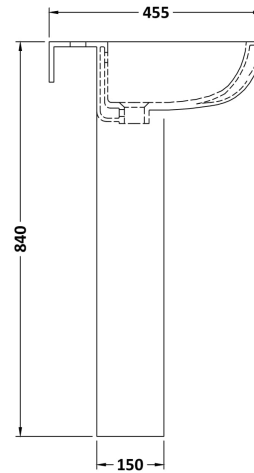

Sales Code: Ncg400

Description: 545mm 1Th Basin And Pedestal

Packaging Details

Barcode: 5056211815549