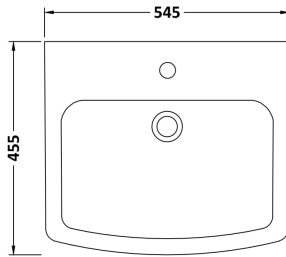

Sales Code: Ncg400

Description: 545mm 1Th Basin And Pedestal

Packaging Details

Barcode: 5056211815549