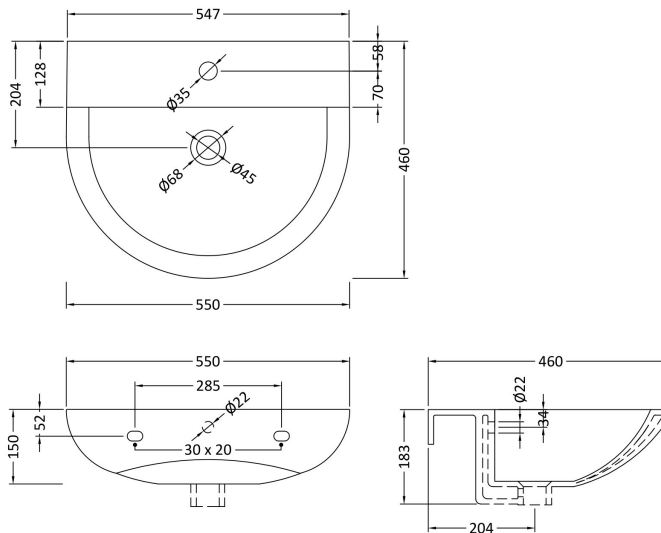

### Product Dimensions

Height (mm):	183
Width (mm):	550
Depth (mm):	460
Nett Weight (kg):	11.8

### Packaging Dimensions

Height (mm):	230
Width (mm):	560
Depth (mm):	470
Gross Weight (kg):	12

### Outer Box Dimensions (If Applicable)

Height (mm):	
Width (mm):	
Depth (mm):	
Gross Weight (kg):	
Barcode:	5055275895528

### Product Dimensions

Height (mm):	675
Width (mm):	175
Depth (mm):	165
Nett Weight (kg):	9.8