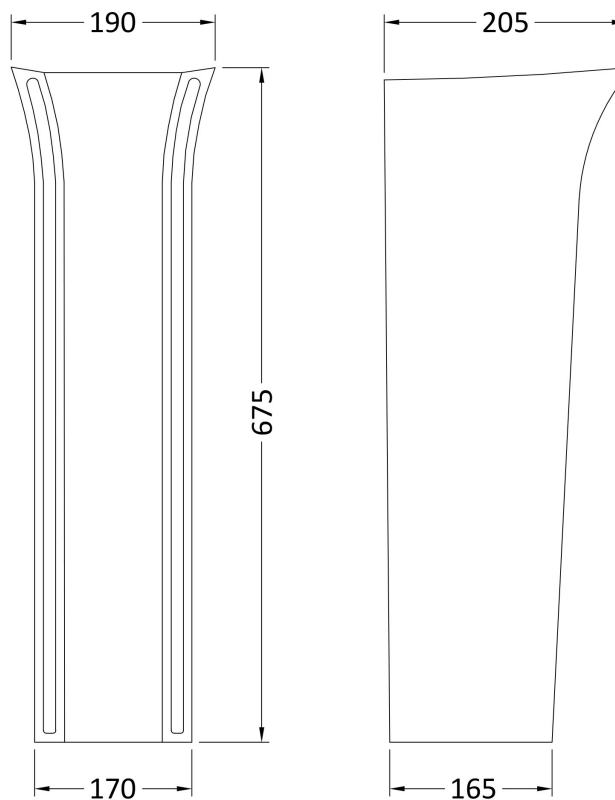

### Product Dimensions

Height (mm):	183
Width (mm):	550
Depth (mm):	460
Nett Weight (kg):	11.8

### Packaging Dimensions

Height (mm):	230
Width (mm):	560
Depth (mm):	470
Gross Weight (kg):	12

### Outer Box Dimensions (If Applicable)

Height (mm):	
Width (mm):	
Depth (mm):	
Gross Weight (kg):	
Barcode:	5055275895528

### Product Dimensions

Height (mm):	675
Width (mm):	175
Depth (mm):	165
Nett Weight (kg):	9.8