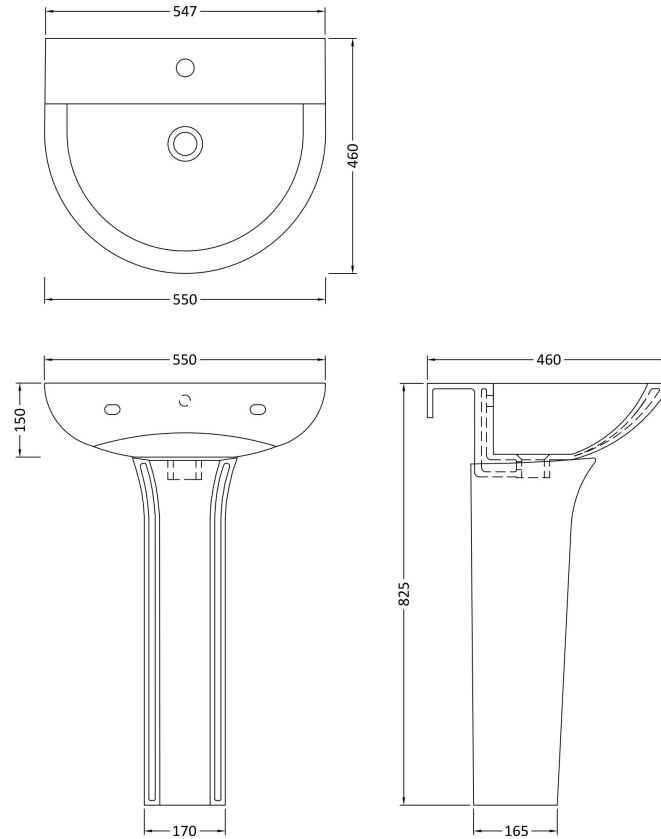

Sales Code: Ncg300

Description: Freya 550 Basin And Pedestal

Packaging Details

Barcode: 5056211801214