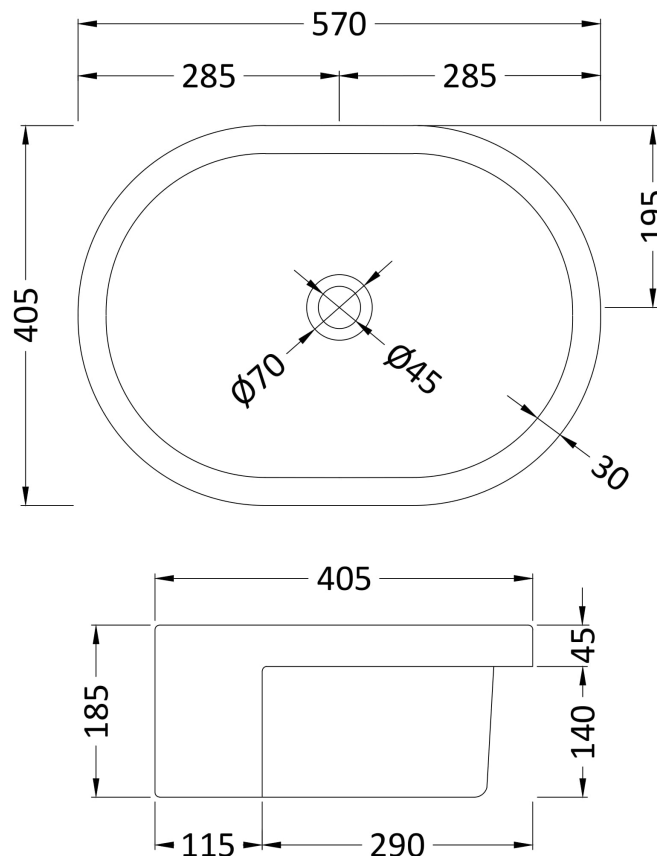

Sales Code: NBV173

Description: Oval Semi Recess Basin W560xd400xh185

### Product Dimensions

Height (mm):	185
Width (mm):	580
Depth (mm):	412
Nett Weight (kg):	13.5

### Packaging Dimensions

Height (mm):	200
Width (mm):	575
Depth (mm):	415
Gross Weight (kg):	14

### Outer Box Dimensions (If Applicable)

Height (mm):	
Width (mm):	
Depth (mm):	
Gross Weight (kg):	
Barcode:	5056211851592